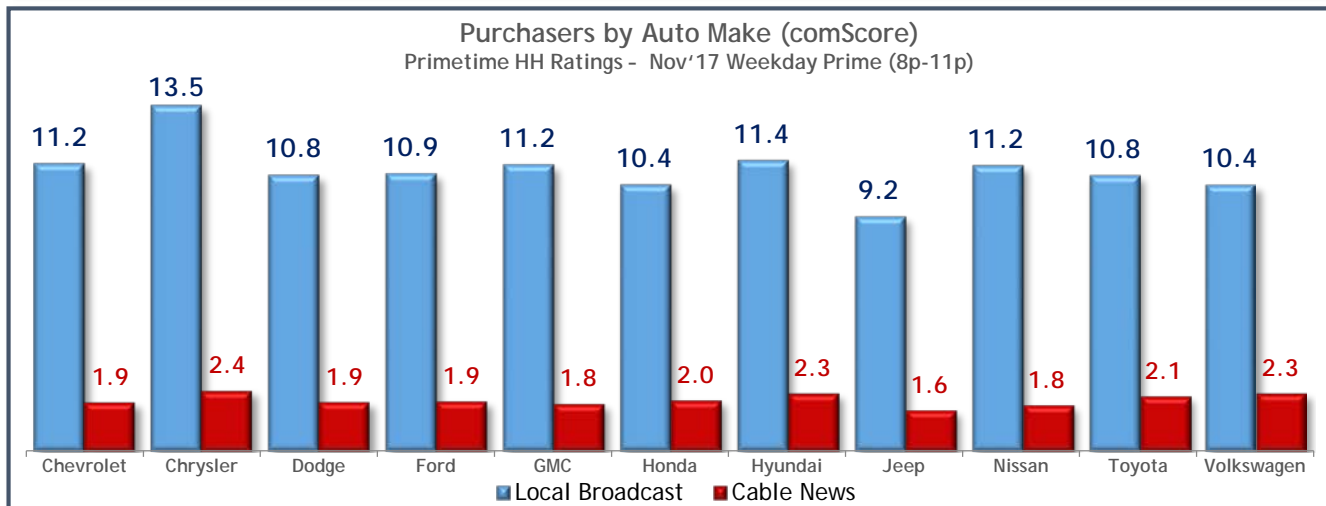

Market: Shreveport, LA		Series Ranker (Week of 1/15/18 - 1/21/18)					
Rtg Rnk	Series	Station	# Eps	Day	Local Time	Run Time	Live+SD Rtg
1	FOX NFC Championship	KMSS (FOX)	1	U	5:42 PM	177	27.8
2	AFC Championship on CBS	KSLA (CBS)	1	U	2:06 PM	183	26.0
3	FOX NFC CHAMPIONSHIP-KICK	KMSS (FOX)	1	U	5:34 PM	8	25.3
4	AFC CHAMP POST GUN ON CBS	KSLA (CBS)	1	U	5:09 PM	4	20.5
5	FOX NFC CHAMPIONSHIP-GUN	KMSS (FOX)	1	U	8:39 PM	8	19.4
6	AFC CHAMP PRE KICK ON CBS	KSLA (CBS)	1	U	2:02 PM	4	18.5
7	FOX NFC CHAMP-PST	KMSS (FOX)	1	U	8:47 PM	17	16.0
8	AFC CHMP POST GAME ON CBS	KSLA (CBS)	1	U	5:13 PM	28	14.4
9	FOX NFC CHAMPIONSHIP-PRE	KMSS (FOX)	1	U	5:00 PM	34	13.4
10	The Resident	KMSS (FOX)	1	U	9:04 PM	20	12.6
11	ABC World News Tonight with David Muir	KTBS (ABC)	5	M T W R F	5:30 PM	30	11.4
12	ABC World News Tonight	KTBS (ABC)	1	S	5:06 PM	24	11.3
13	KTBS 3 News Weekend	KTBS (ABC)	1	S	5:30 PM	30	10.9
14	Weather Cut In	KMSS (FOX)	1	U	9:24 PM	16	10.7
15	The Good Doctor	KTBS (ABC)	1	M	9:01 PM	59	10.6
16	KTBS 3 News at 5	KTBS (ABC)	5	M T W R F	5:00 PM	30	10.6
17	KSLA News 12 Sunday at 5:30PM	KSLA (CBS)	1	U	5:41 PM	19	10.2
18	The Big Bang Theory	KSLA (CBS)	1	R	7:00 PM	31	9.5
19	The Resident	KMSS (FOX)	1	U	9:40 PM	24	9.5
20	AFC CHAMPIONSHIP PRE-GAME	KSLA (CBS)	1	U	1:00 PM	62	9.3