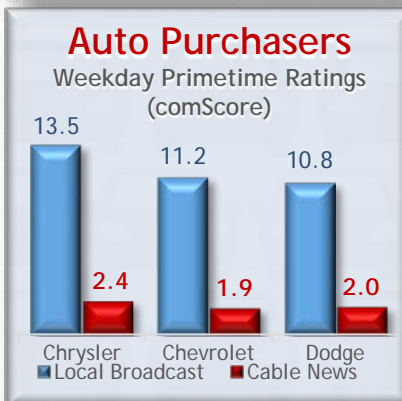

Top 5 Spot TV Advertisers from Kantar Media

Advertiser	Dec' 16 - Nov' 17	Dols (000)
Ford Dealer Assn		\$2,015.5
McDonalds Restaurant		\$1,811.0
Morris Bart Attorney		\$1,481.1
Sonic Restaurant		\$1,330.5
Toyota Dealer Assn		\$1,309.8