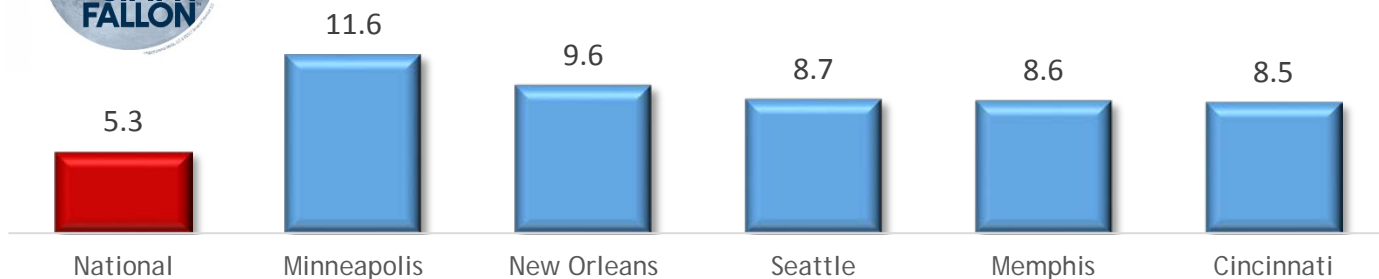

Tonight Show Special (Post-Super Bowl)
Sunday, 2/4/18 12:24a (E) on NBC