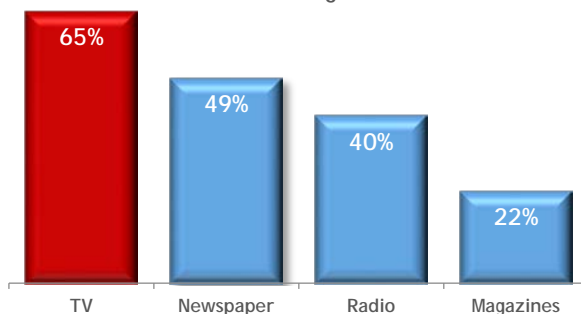

Metered Market Close-Up: Shreveport, LA

Shreveport is a commercial and cultural center for northwest Louisiana, northeast Texas, and southern Arkansas. In the early 20th century, the area experienced a major oil boom. Recently a new riverfront entertainment district with nightlife and casinos and a new convention center have revitalized downtown Shreveport. The abundance of casinos is surprising given the area's strong Bible Belt roots. The area's economy has had some success luring business and manufacturers, including a new mill for steel products manufacturer Steelscape. The city's museums and cultural amenities are among the state's best outside of New Orleans and Baton Rouge.

Median Income
Shreveport, LA - $44,130

SMSA Total Retail Sales
Shreveport, LA - $15,094,463

At-A-Glance		
DMA Rank	TV Households	Population 2+
83	352,540	860,271
African American HH Rank	Hispanic HH Rank	Asian HH Rank
41	96	117

TV stations serving the area of Shreveport, LA:	
KMSS	Fox
KPXJ	The CW, MeTV, Movies!, Antenna TV
KSHV	MyNetworkTV, Escape, Ion Television
KSLA	CBS, Grit, Bounce TV
KTAL	NBC, Laff
KTBS	ABC, Local AccuWeather, KTBS 24 Hour News Channel

TVB Member Stations

Reliance on Media to Stay Informed
% Agree

Shreveport, LA Interesting Facts

- "Once In A Millennium Moon Mega Mural" is one of the largest art murals in the U.S., and is on the side of an AT&T building in Shreveport.
- Shreveport was originally named "Shreve Town" until 1839.
- Many exterior scenes in the hit HBO series "True Blood" were filmed on a plantation near Shreveport.