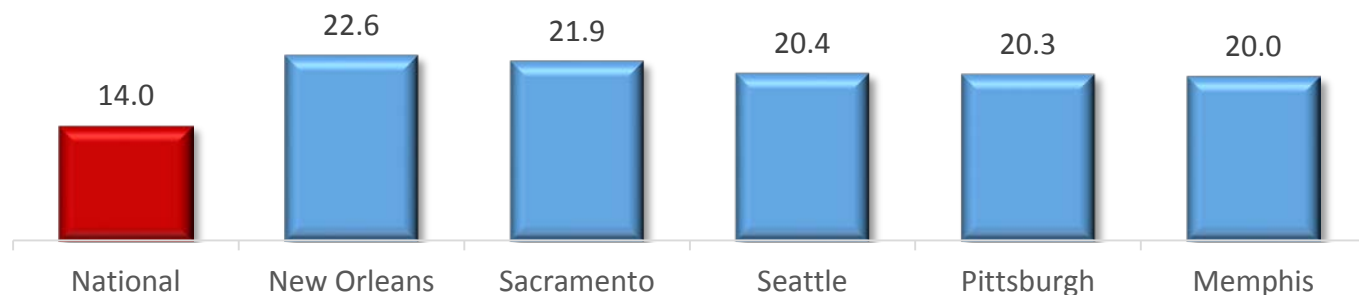

Household Live+SD Ratings on Local Broadcast Stations

Super Bowl LII
Sunday, 2/4/18 6:30p (E) on NBC

THIS IS US

This is Us (Post-Super Bowl)
Sunday, 2/4/18 10:45p (E) on NBC

Tonight Show Special (Post-Super Bowl)
Sunday, 2/4/18 12:24a (E) on NBC