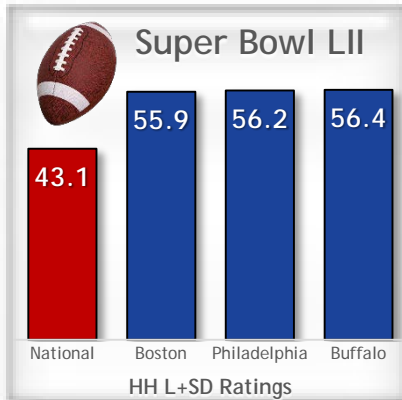

VIDLYTICS

Weekly Television Performance Metrics

2017/18 Season - Week 19 (1/29-2/4/18)

2018 Gubernatorial Races

Leaning DEM	CO, NM, PA
Toss Up	AK, CT, FL, IL, ME, MI, MN, NV
Leaning REP	NH, OH, WI

Market of the Week: Shreveport, LA (Rank# 83)