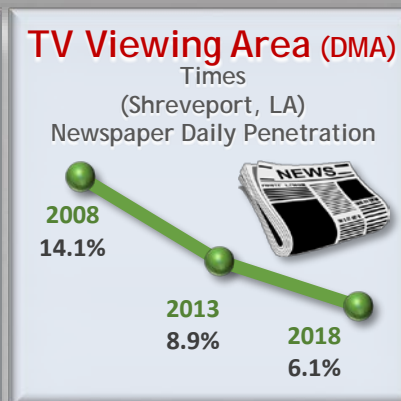

VIDLYTICS

Weekly Television Performance Metrics

2017/18 Season - Week 19 (1/29-2/4/18)

2018 Gubernatorial Races

Leaning DEM	CO, NM, PA
Toss Up	AK, CT, FL, IL, ME, MI, MN, NV
Leaning REP	NH, OH, WI

Market of the Week: Shreveport, LA (Rank# 83)