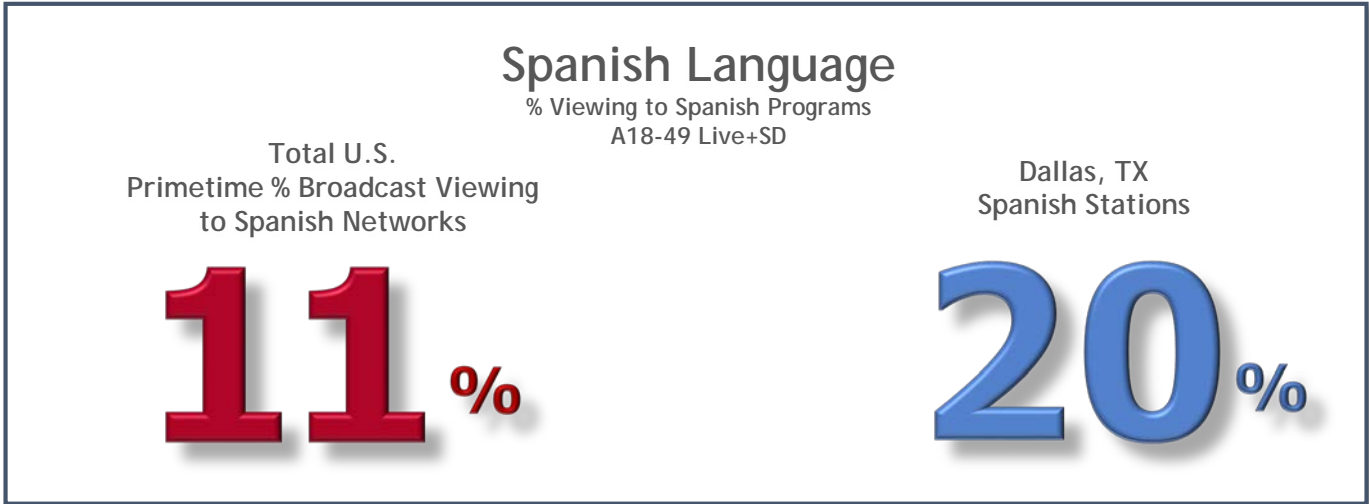

2017/18 Season
Week 19 (1/29-2/4/18)

Spanish Language Television

Spanish Language programs on Spanish broadcast affiliates (Azteca, Estrella TV, Telemundo, UniMas and Univision) attracted **11%** of all primetime A18-49 viewers (not just Spanish-Speaking) this week. In the market of Dallas, Spanish-Language programs on Spanish broadcast stations attracted **20%** of all primetime A18-49 viewers (not just Spanish-Speaking) this week.

Hispanic Households
1/29-2/4/18

Rank	Program Name	A 18-49 Live+SD US AA%
1	SUPER BOWL GAME LII	22.2
2	SUPER BOWL POST	17.6
3	SUPER BOWL PRE-KICK	14.9
4	SUPER BOWL KICK OFF	11.6
5	SUPER BOWL PREGM 530P	6.5
6	THIS IS US	5.9
7	SUPER BOWL PREGM 5P	4.1
8	ESTADO DE LA UNION 1/30	3.3
9	SELECCION MEXICO 01/31/18	3.3
10	PAPA A TODA MADRE WED	2.9
11	SUPER BOWL PREGM 430P	2.8
12	PAPA A TODA MADRE THU	2.8
13	RICO Y LAZARO MON	2.8
14	SRA ACERO 4: COYOTE - M	2.7
15	RICO Y LAZARO TUE	2.7
16	RICO Y LAZARO WED	2.7
17	ROSA DE GUADALUPE WED	2.7
18	SRA ACERO 4: COYOTE - R	2.7
19	RICO Y LAZARO THU	2.7
20	PAPA A TODA MADRE MON	2.7

Rank	Program Name	A 25-54 Live+SD US AA%
1	SUPER BOWL GAME LII	24.5
2	SUPER BOWL POST	19.2
3	SUPER BOWL PRE-KICK	16.6
4	SUPER BOWL KICK OFF	13.1
5	SUPER BOWL PREGM 530P	7.4
6	THIS IS US	6.6
7	SUPER BOWL PREGM 5P	4.9
8	ESTADO DE LA UNION 1/30	4.0
9	SELECCION MEXICO 01/31/18	3.8
10	SUPER BOWL PREGM 430P	3.4
11	RICO Y LAZARO THU	3.4
12	NOTICIERO UNIVISION	3.4
13	RICO Y LAZARO MON	3.3
14	RICO Y LAZARO TUE	3.3
15	SRA ACERO 4: COYOTE - R	3.3
16	PAPA A TODA MADRE WED	3.3
17	PAPA A TODA MADRE THU	3.3
18	ROSA DE GUADALUPE WED	3.2
19	RICO Y LAZARO WED	3.2
20	SRA ACERO 4: COYOTE - M	3.2