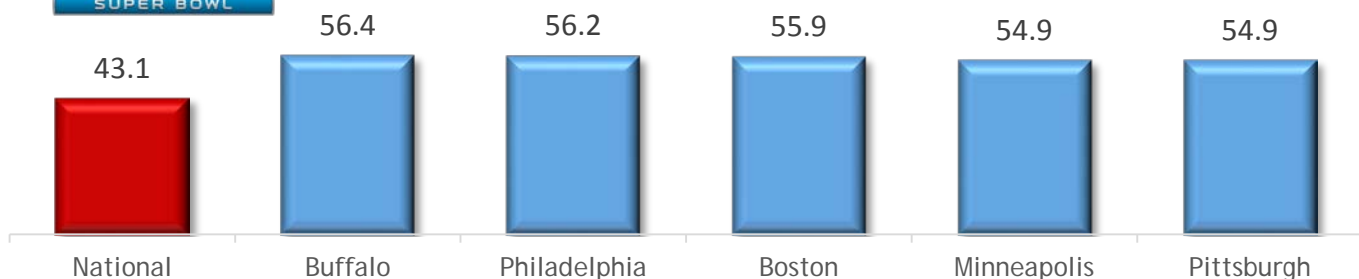

Super Bowl LII
Sunday, 2/4/18 6:30p (E) on NBC