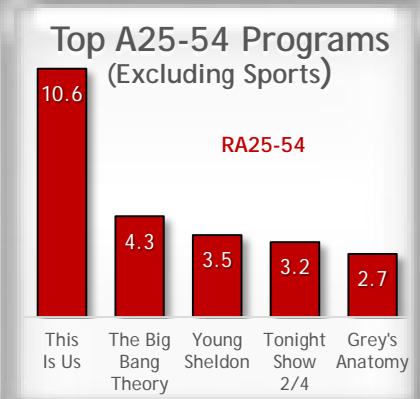

VIDLYTICS

Weekly Television Performance Metrics

2017/18 Season - Week 19 (1/29-2/4/18)

2018 Gubernatorial Races

Leaning DEM	CO, NM, PA
Toss Up	AK, CT, FL, IL, ME, MI, MN, NV
Leaning REP	NH, OH, WI

Market of the Week: Shreveport, LA (Rank# 83)