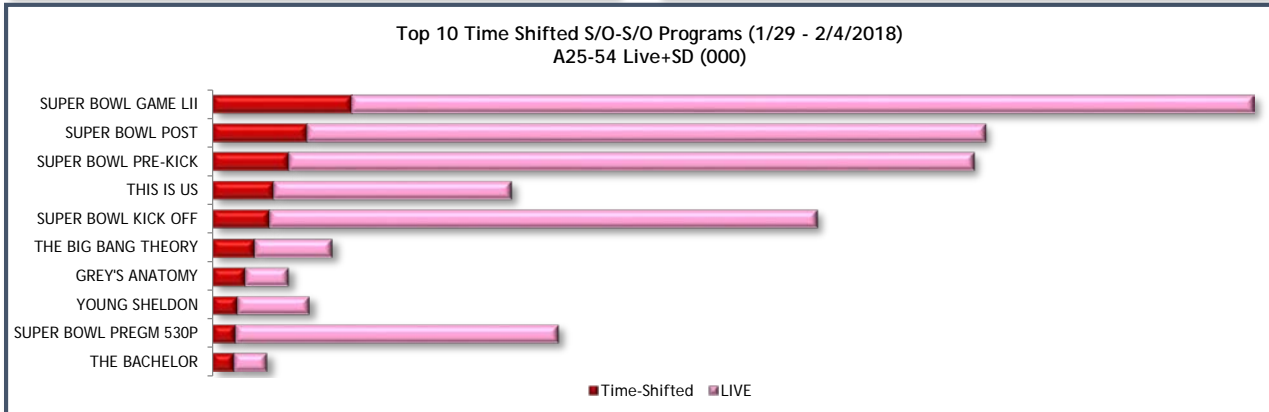

Top 25 Syndication (1/22-1/28/18)

Rank	Program Name	A25-54 Live+SD US AA%
1	BIG BANG-SYN (AT)	3.1
2	WEEKEND ADVENTURE	2.7
3	FAMILY FEUD (AT)	2.6
4	JUDGE JUDY (AT)	2.2
5	LAW & ORDER:SVU-WKL (AT)	2.0
6	WHEEL OF FORTUNE	2.0
7	MODERN FAMILY-WK-SYN (AT)	2.0
8	JEOPARDY (AT)	1.9
9	MODERN FAMILY-MF-SYN (AT)	1.8
10	BIG BANG WKND (AT)	1.6
11	DATELINE WKLY (AT)	1.6
12	FAMILY FEUD-WK (AT)	1.4
13	GOLDBERGS (AT)	1.1
14	ENTERTAINMENT TONIGHT(AT)	1.1
15	FAMILY GUY-MF-SYN (AT)	1.1
16	BOBS BURGERS-SYN (AT)	1.1
17	DR. PHIL SHOW (AT)	1.1
18	INSIDE EDITION (AT)	1.1
19	LAST MAN STNDG-WK-SYN(AT)	1.0
20	LAST MAN STNDG-MF-SYN(AT)	1.0
21	FAMILY GUY-WK-SYN (AT)	0.9
22	ACCESS HOLLYWD LV-WKD	0.9
23	HOW I MET-MTHR-WK-SYN(AT)	0.9
24	TMZ (AT)	0.9
25	ELLEN DEGENERES SHOW	0.9

M-F Evening News (1/29-2/2/18)

Rank	Program Name	A25-54 Live+SD US AA%
1	NBC NIGHTLY NEWS	1.7
2	ABC WORLD NEWS	1.6
3	CBS EVENING NEWS	1.2

M-F Late Night (1/29-2/2/18)

Rank	Program Name	A25-54 Live+SD US AA%
1	TONIGHT SHOW	0.8
2	LATE SHOW-S COLBERT	0.7
3	JIMMY KIMMEL	0.6