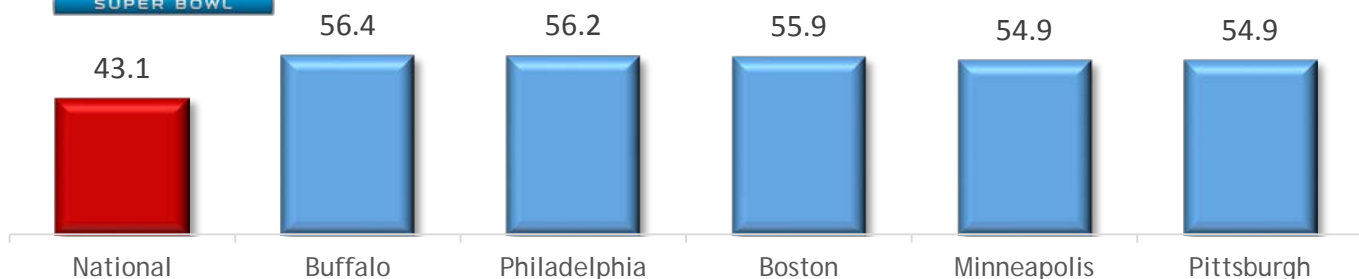

Household Live+SD Ratings on Local Broadcast Stations

Super Bowl LII
Sunday, 2/4/18 6:30p (E) on NBC

THIS IS US

This is Us (Post-Super Bowl)
Sunday, 2/4/18 10:45p (E) on NBC

Tonight Show Special (Post-Super Bowl)
Sunday, 2/4/18 12:24a (E) on NBC