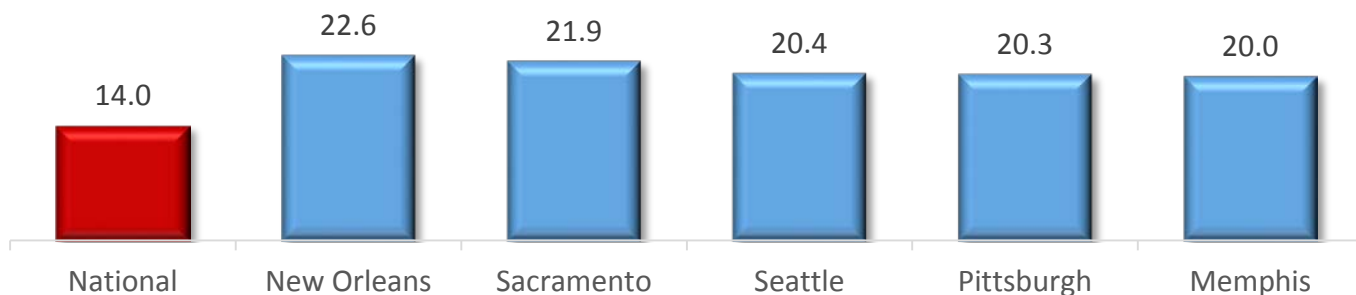

Household Live+SD Ratings on Local Broadcast Stations

Super Bowl LII
Sunday, 2/4/18 6:30p (E) on NBC

THIS IS US

This is Us (Post-Super Bowl)
Sunday, 2/4/18 10:45p (E) on NBC

Tonight Show Special (Post-Super Bowl)
Sunday, 2/4/18 12:24a (E) on NBC