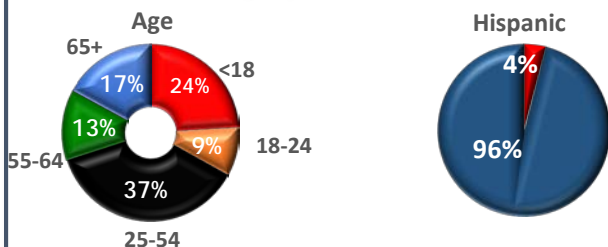

Shreveport, LA Demographic Overview

50 % loyal to vehicle brand