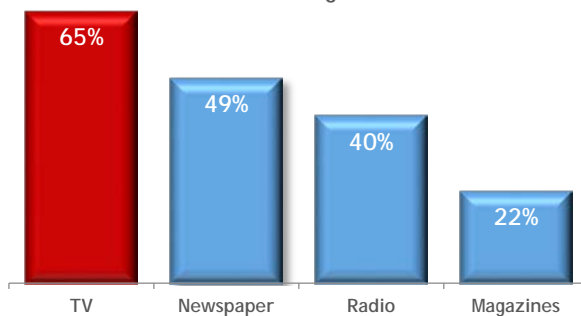

Metered Market Close-Up: Shreveport, LA

Shreveport is a commercial and cultural center for northwest Louisiana, northeast Texas, and southern Arkansas. In the early 20th century, the area experienced a major oil boom. Recently a new riverfront entertainment district with nightlife and casinos and a new convention center have revitalized downtown Shreveport. The abundance of casinos is surprising given the area's strong Bible Belt roots. The area's economy has had some success luring business and manufacturers, including a new mill for steel products manufacturer Steelscape. The city's museums and cultural amenities are among the state's best outside of New Orleans and Baton Rouge.

Median Income
Shreveport, LA - $44,130

SMSA Total Retail Sales
Shreveport, LA - $15,094,463

At-A-Glance		
DMA Rank	TV Households	Population 2+
83	352,540	860,271
African American HH Rank	Hispanic HH Rank	Asian HH Rank
41	96	117

TV stations serving the area of Shreveport, LA:	
KMSS	Fox
KPXJ	The CW, MeTV, Movies!, Antenna TV
KSHV	MyNetworkTV, Escape, Ion Television
KSLA	CBS, Grit, Bounce TV
KTAL	NBC, Laff
KTBS	ABC, Local AccuWeather, KTBS 24 Hour News Channel

TVB Member Stations

Reliance on Media to Stay Informed
% Agree

Shreveport, LA Interesting Facts

- "Once In A Millennium Moon Mega Mural" is one of the largest art murals in the U.S., and is on the side of an AT&T building in Shreveport.
- Shreveport was originally named "Shreve Town" until 1839.
- Many exterior scenes in the hit HBO series "True Blood" were filmed on a plantation near Shreveport.