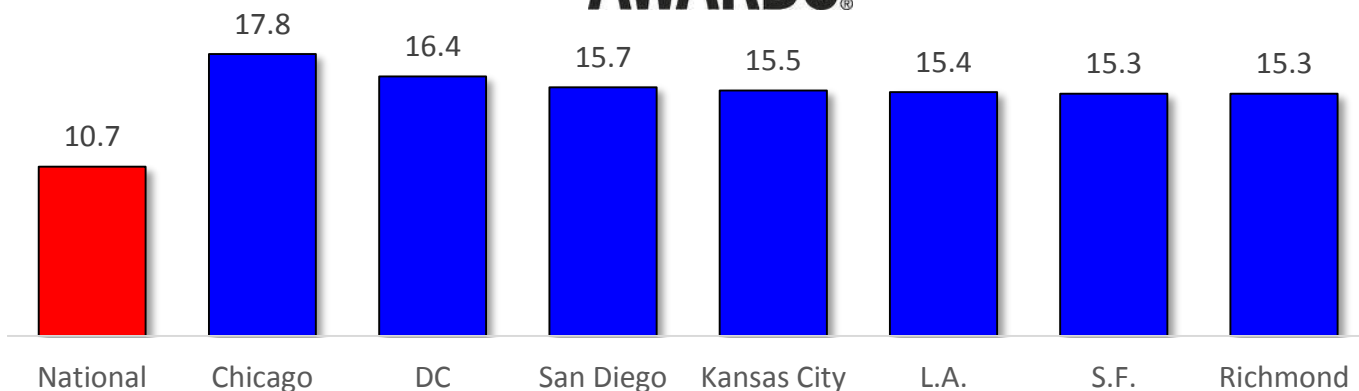

Household Live+SD Ratings on Local Broadcast Stations

GOLDEN GLOBE AWARDS®

The Masked Singer
Fox 9:00p (ET)
Household Rating (Live+SD)

Market	HH Rtg
National	5.3
New Orleans	14.2
Memphis	9.9
Atlanta	9.7
Detroit	9.3
Tulsa	8.8
Dallas	8.7
Indianapolis	8.4

The Titan Games
NBC 8:00P (ET)
Household Rating (Live+SD)

Market	HH Rtg
National	3.6
Oklahoma City	8.4
Knoxville	8.1
New Orleans	6.8
Richmond	6.6
Pittsburgh	5.8
Greensboro	5.8
Norfolk	5.7