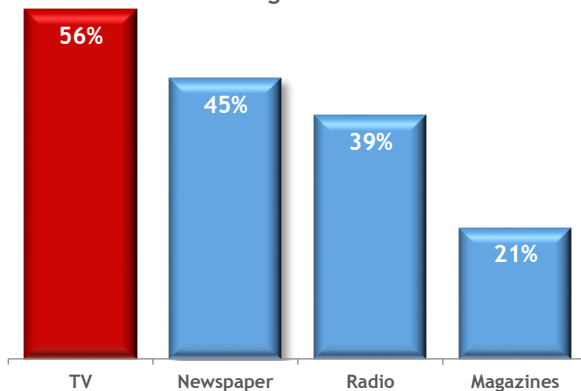

Median Income	SRDS Total Retail Sales ($000)
$56,002	11,183,474

TV stations serving the area of Phoenix, AZ:

KASW	CW, HSN, Grit, Escape
KAZT	Independent, MeTV, HSN, Charge!
KDFQ	Azteca
KFPH	UniMás, Univision, Get TV, Escape
KNAZ	NBC
KNXV	ABC, Antenna TV, Laff, Escape
KPHO	CBS, Cozi TV
KPNX	NBC, 12 News Weather, Justice, Quest, Get TV
KTVK	Independent, Comet, CBS 5 Weather NOW
KTVW	Univision, UniMás, Grit, Bounce TV
KUTP	MyNetworkTV, FOX, Movies!, Buzzr

Reliance on Media to Stay Informed % Agree

Phoenix (Prescott), AZ Interesting Facts

- Forget “springing forward” and “falling back.” There is NO daylight savings time in Phoenix.
- Phoenix sits within the Sonoran Desert, which is home to the saguaro cactus, found in no other desert in the world. This type of cactus can grow as tall as 50 feet and live as long as 200 years.
- At one time Phoenix was thought to be home to the fabled Seven Cities of Cibola, which explains why the Spanish Conquistadors came to explore the area in the mid-1500s.