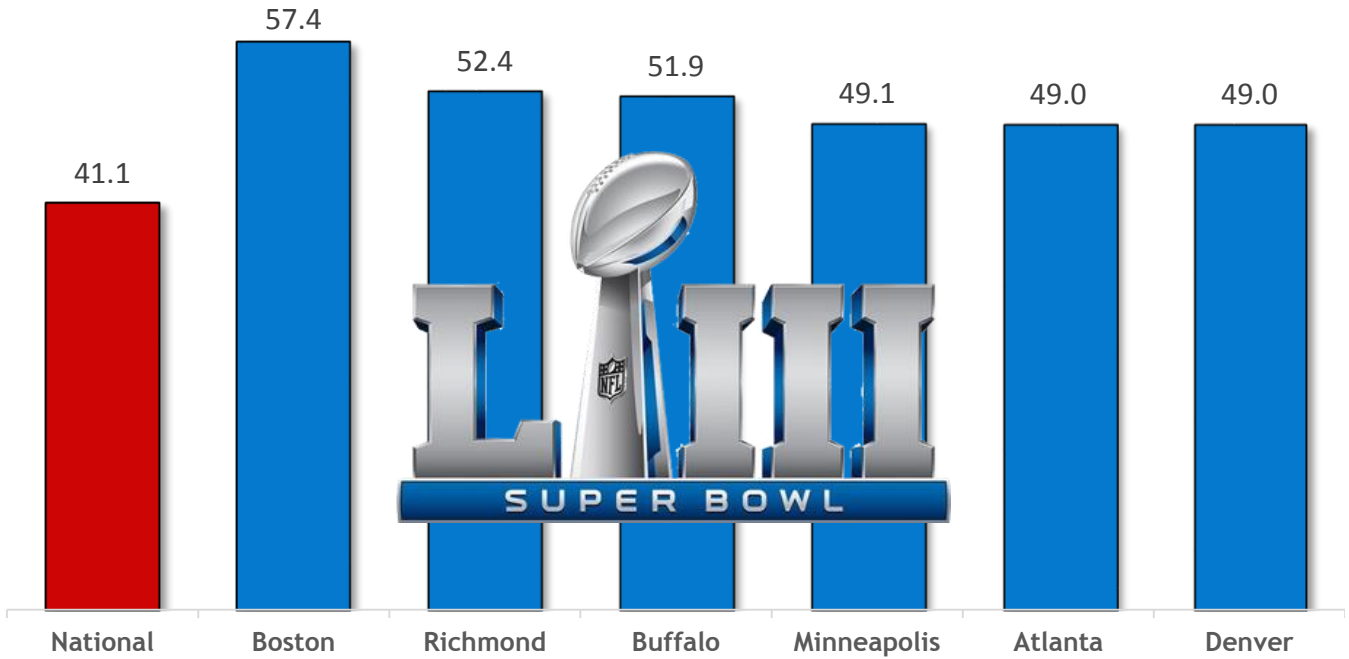

Household Live+SD Ratings on Local Broadcast Stations

Best Super Bowl Commercials
1/29/19 8:00p (ET)
Household Rating (Live+SD)

Market	HH Rtg
National	4.9
Minneapolis	9.6
Nashville	9.6
Dayton	9.5
St. Louis	8.9
TIE: Columbus, OH & Louisville	8.7

NFL Honors
2/2/19 9:00p (ET)
Household Rating (Live+SD)

Market	HH Rtg
National	2.1
Kansas City	6.9
Memphis	4.7
New Orleans	4.5
Baltimore	4.3
Norfolk	4.2

World's Best (Post Super Bowl)
2/3/19 10:30p (ET)
Household Rating (Live+SD)

Market	HH Rtg
National	11.0
San Diego	19.5
Memphis	19.0
Sacramento	17.7
Salt Lake	17.5
Nashville	17.1