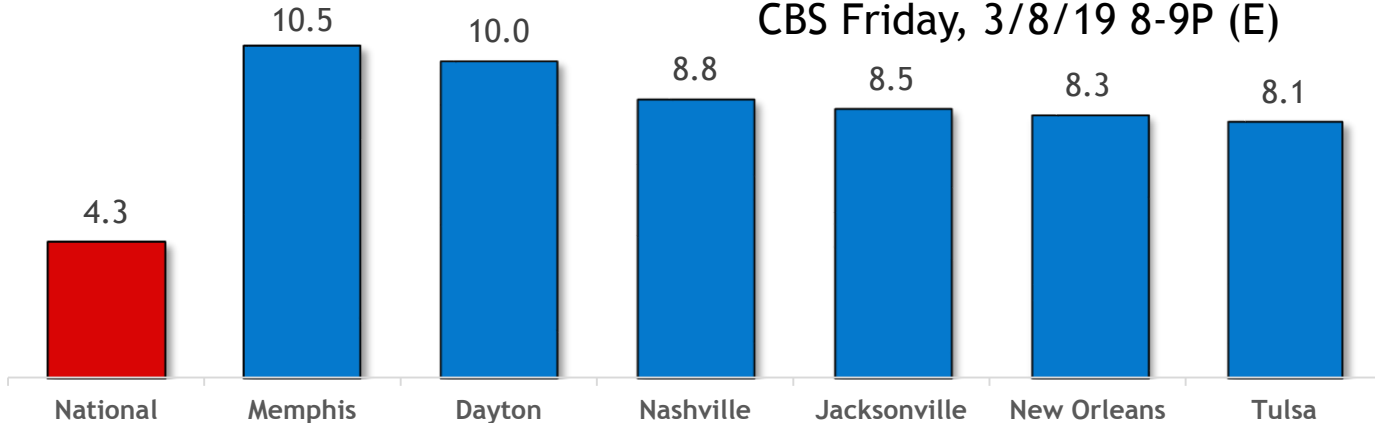

Household Live+SD Ratings on Local Broadcast Stations

The Bachelor: The Women Tell All ABC Tuesday, 3/5/19 8-10P (E)

Gayle King-R. Kelly Interview CBS Friday, 3/8/19 8-9P (E)

Aretha! A Grammy Celebration CBS Sunday, 3/10/19 9-11P (E)