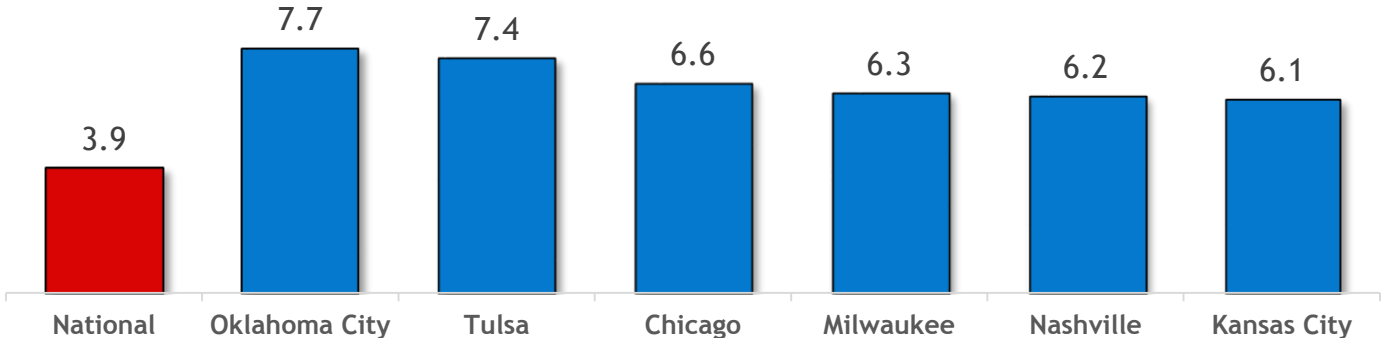

Household Live+SD Ratings on Local Broadcast Stations

The Bachelor: The Women Tell All ABC Tuesday, 3/5/19 8-10P (E)

Gayle King-R. Kelly Interview CBS Friday, 3/8/19 8-9P (E)

Aretha! A Grammy Celebration CBS Sunday, 3/10/19 9-11P (E)