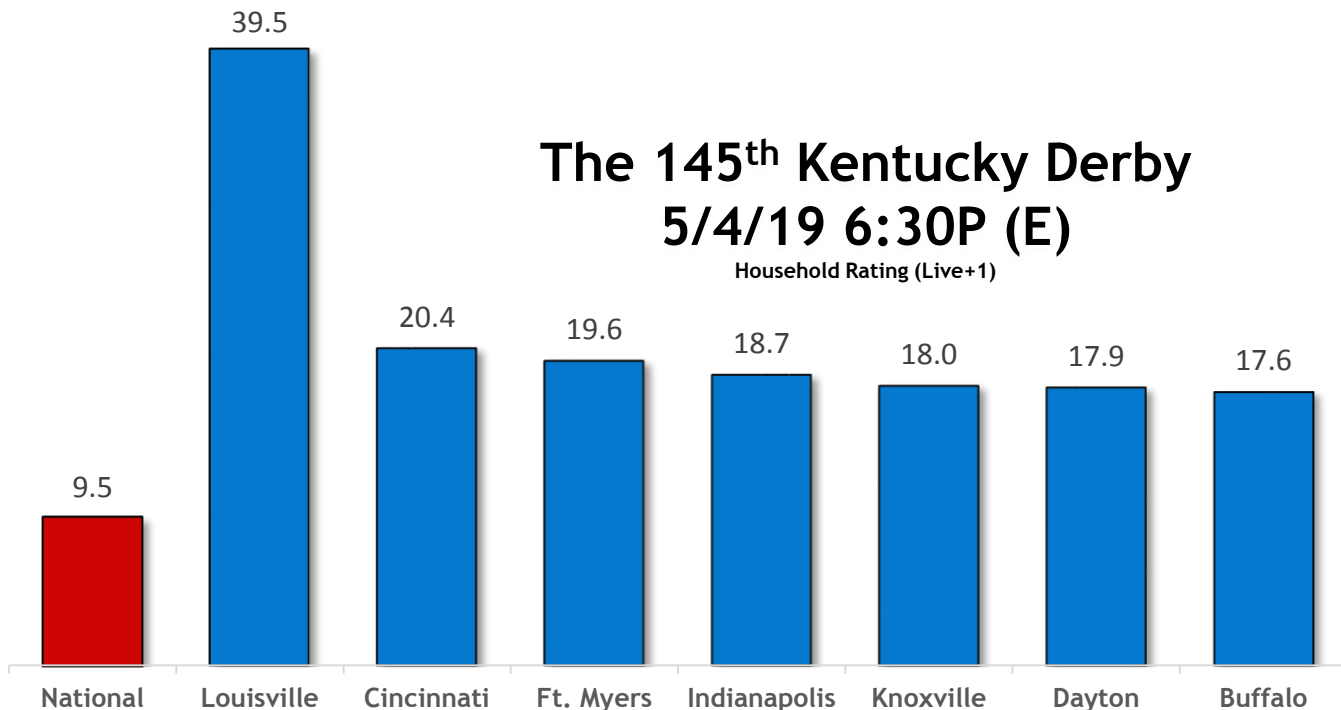

Household **Live+1** Ratings on Local Broadcast Stations

**The Show Must Go On:
Queen + Adam Lambert
4/25/19
Household Rating (Live+1)**

Market	HH Rtg
National	3.9
Philadelphia	7.0
Pittsburgh	6.7
West Palm	6.4
Cleveland	6.3
New York	6.0
Boston	5.8

**The 2019 Billboard
Music Awards
5/1/19
Household Rating (Live+1)**

Market	HH Rtg
National	5.2
Providence	11.2
Norfolk	9.7
New Orleans	9.4
Cleveland	8.2
Sacramento	7.7
Richmond	7.7

**Miss USA
2019
5/2/19
Household Rating (Live+1)**

Market	HH Rtg
National	1.9
New Orleans	6.0
Kansas City	5.8
Birmingham	5.8
Greensboro-HP	4.6
Louisville	4.2
Memphis	3.9