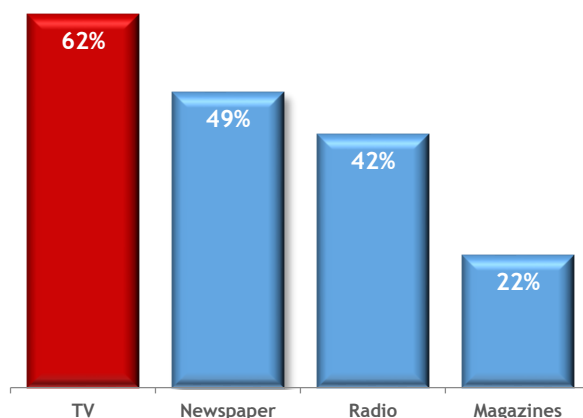

Metered Market Close-Up: Hartford & New Haven, CT (DMA Rank #33)

As a state capital and center for the insurance industry, Hartford has a long and colorful history as a colonial center and prosperous industrial-era city. The first insurance company was established here in the late 1700's, and The Hartford Steam Boiler Inspection and Insurance Company, established in 1866, charted the course for industrial safety. Today Hartford is home to 35 insurance companies, including AETNA and The Hartford, which provide stable employment. The area is also headquarters to conglomerate United Technologies but most manufacturing has disappeared from the Hartford landscape and it has become a center for "knowledge" industries. A city of contrasts, New Haven is a mix of colonial history, Ivy League college town, and past-its-prime industrial center. Once an important manufacturing center, it is known today as the home of prestigious Yale University.

Median Income	SRDS Total Retail Sales ($000)
$65,914	$5,747,069

TV stations serving the area of Hartford & New Haven, CT:

WCCT	CW, This TV, Comet, Stadium
WCTX	MyNetworkTV, ASN, Grit
WFSB	CBS. Escape, Laff
WHCT	Azteca América
WHPX	Ion, Qubo, Ion Life, Ion Shop, QVC, HSN
WRDM	Telemundo, TeleXitos
WTIC	FOX, Antenna TV, TBD, Justice
WTNH	ABC, Bounce TV
WUTH	UniMás
WUVN	Univision, UniMás, LATV
WVIT	NBC, Cozi TV

Reliance on Media to Stay Informed % Agree

Hartford & New Haven, CT Interesting Facts

- Nitrous oxide—more commonly known as laughing gas—was first put to work as an anesthetic for dentistry in 1844 by Hartford resident Horace Wells.
- The first time a President of the United States ever rode in an automobile was on August 22, 1902, when President Theodore Roosevelt took one for a spin through the streets of Hartford.