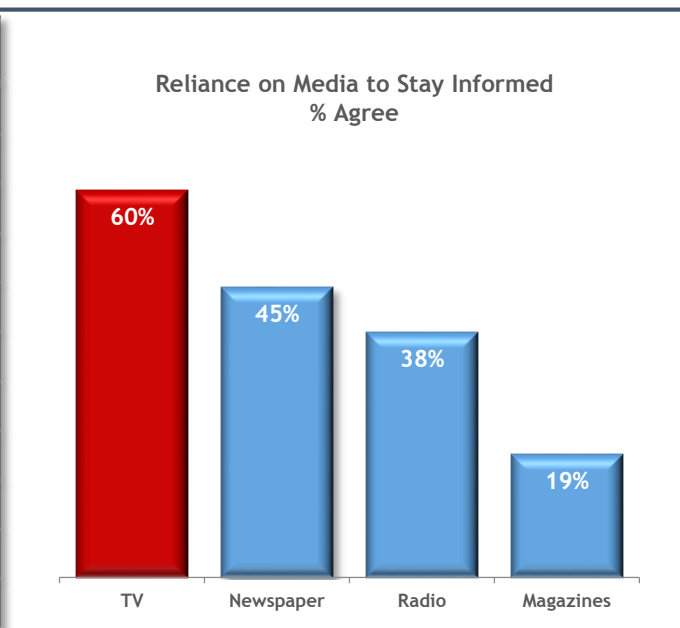

Metered Market Close-Up: Birmingham (Anniston and Tuscaloosa), AL (DMA Rank #43)

Birmingham has experienced a major economic turnaround, and while not quite as far along as noted Southern stars like Charlotte, Raleigh Durham and Atlanta, the area has come a long way. Birmingham's economy was transformed by investments in bio-technology and medical research at the University of Alabama at Birmingham (UAB) and its adjacent hospital. The UAB Hospital is a Level I trauma center providing health care and breakthrough medical research. UAB is now the area's largest employer and the second largest in Alabama with a workforce of about 23,000 as of 2016. Birmingham is also a leading banking center, serving as home to two major banks: Regions Financial Corporation and BBVA Compass. The insurance companies Blue Cross and Blue Shield of Alabama, Protective Life, Infinity Property & Casualty, ProAssurance, and Liberty National have their headquarters in Birmingham, and these employ a large number of people in Greater Birmingham.

Median Income	SRDS Total Retail Sales (\$000)
\$46,834	\$3,859,339

TV stations serving the area of Birmingham (Anniston and Tuscaloosa), AL:	
WABM	MyNetworkTV, ABC
WBMA	ABC, Stadium, Charge!
WBRC	FOX, Bounce TV, Grit, Laff
WDBB	CW, Antenna TV, Comet, TBD
WIAT	CBS, Escape, Justice, Court TV
WPXH	Ion, Qubo, Ion Life, Ion Shop, QVC, HSN
WSES	Heroes & Icons, Decades, Start TV
WTJP	TBN, Hillson, JUCE TV/Smile, TBN Salsa
WTTO	CW, Antenna TV, Comet, TBD
WVTM	NBC, MeTV
WVUA	This TV, Light TV