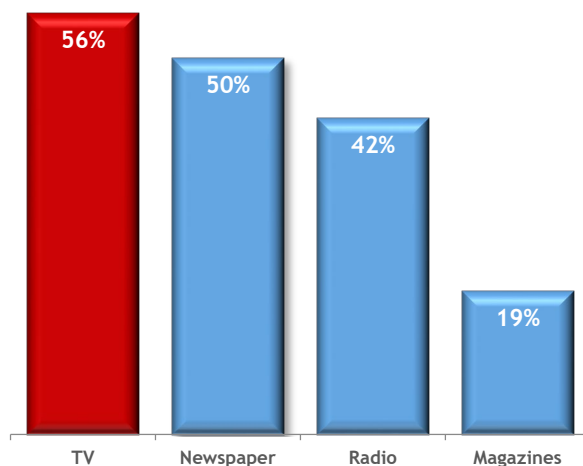

Market Close-Up: **Spokane, WA**

Spokane is the financial, cultural, and retail center for a large area of Washington, Idaho, and western Montana known as the “Inland Northwest.” The economy of agriculture, commerce, and industry is diverse and healthy, aided by a large migration for retirement and to escape more crowded and expensive coastal cities. Nearby outdoor and mountain recreation are excellent. The downtown area is clean, lively, and popular with attractive new and restored buildings. The town is highlighted by several notorious parks and natural sights including Manito Park, Spokane Falls, and Centennial Trail.

Average Income	SRDS Total Retail Sales ($000)
$45,682	$1,907,731

TV stations serving the area of Spokane, WA:

KAYU	Fox, MyNetworkTV, Antenna TV
KGFX	Ion, Qubo, Ion Plus, Ion Shop, QVC, HSN
KHQ	NBC, SWX Right Now
KLEW	CBS, Charge!, Comet TV
KSKN	The CW, Laff, Quest
KXLY	ABC, MeTV, Heroes & Icons, Start TV, Dabl

Reliance on Media to Stay Informed % Agree

Spokane, WA Interesting Facts

- Spokane hosted the 1974 World’s Fair which highlighted many brand new technologies including the IMAX Movie Theatre.
- The town was the birthplace of Father’s day which began at the Spokane YMCA in 1910 by a woman named Sonora Smart Dodd.
- Spokane hosts the world’s largest footrace known as Bloomsday. At its peak, the race hosted over 60,000 runners on the 12 km course!