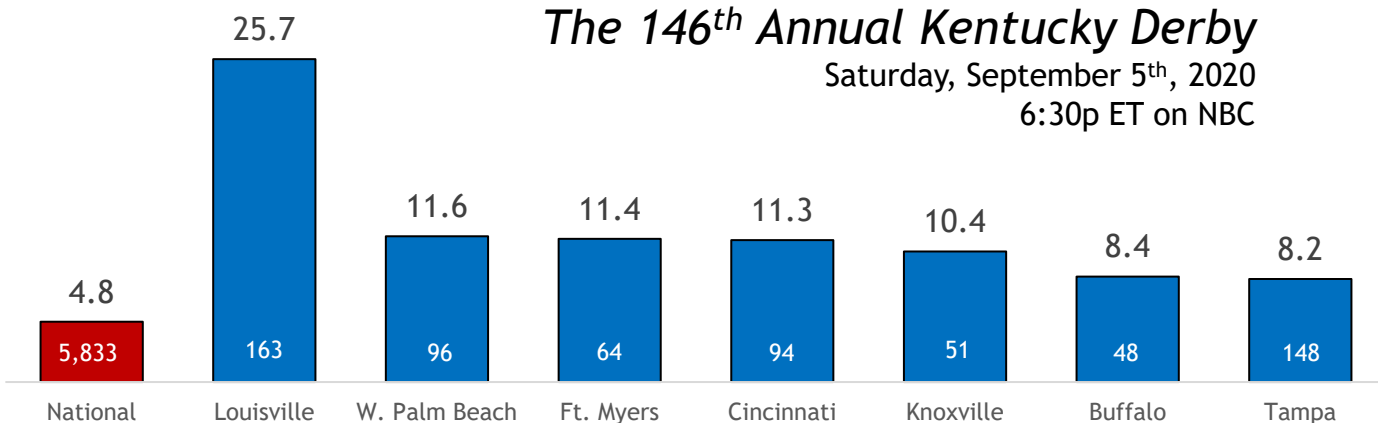

# Household Ratings on Local Broadcast Stations

Ranked on HH Live+1 Ratings (000's in box)

## The 146<sup>th</sup> Annual Kentucky Derby

Saturday, September 5<sup>th</sup>, 2020

6:30p ET on NBC