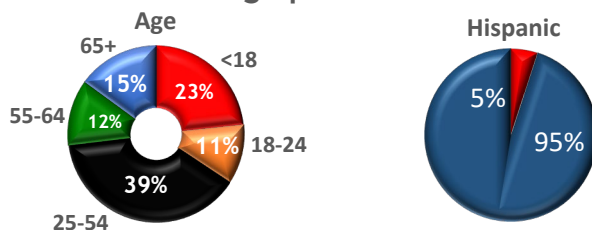

Baton Rouge, LA Demographic Overview

51 % loyal to vehicle brand