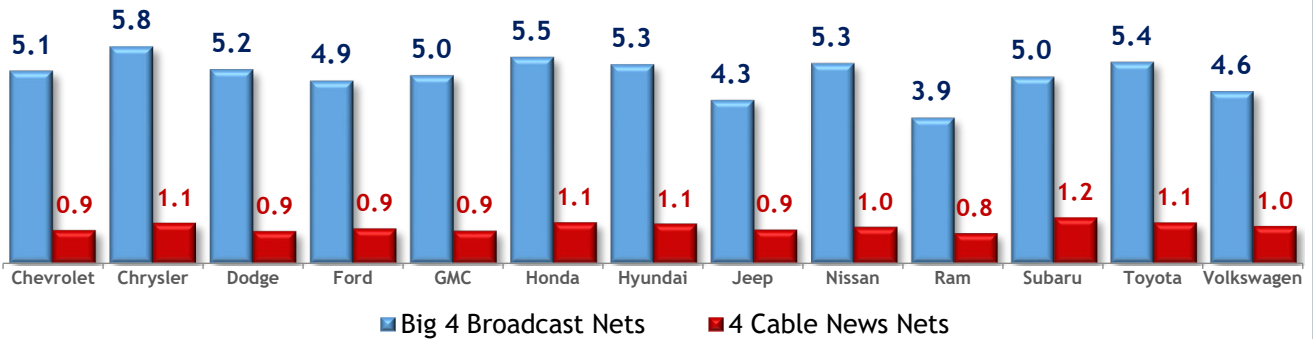

2019/20 Season
Local Market Close-Up:
Baton Rouge, LA

Market: Baton Rouge, LA							Series Ranker (Week of 08/17/20 -08/23/20)	
Rtg Rnk	Series	Station	# Eps	Day	Local Time	Run Time	HH Live+1	Rtg
1	WAFB 9 News 10PM Sunday	WAFB (CBS)	1	U	10:00 PM	30		25.1
2	WAFB 9 News 10PM Saturday	WAFB (CBS)	1	S	10:00 PM	30		24.9
3	WAFB 9 News 10PM	WAFB (CBS)	1	F	10:00 PM	30		16.5
4	60 Minutes	WAFB (CBS)	1	U	6:00 PM	60		15.4
5	WAFB 9 News 6PM	WAFB (CBS)	5	M T W R F	6:00 PM	30		14.9
6	CBS Weekend News	WAFB (CBS)	1	U	5:30 PM	30		13.4
7	WAFB 9 News 6PM Saturday	WAFB (CBS)	1	S	6:00 PM	30		12.6
8	Full Court Press with Greta Van Susteren	WAFB (CBS)	1	U	10:30 PM	30		12.5
9	CBS Evening News with Norah O'Donnell	WAFB (CBS)	5	M T W R F	5:30 PM	30		12.0
10	WAFB 9 News at 630PM	WAFB (CBS)	5	M T W R F	6:30 PM	30		12.0
11	WAFB 9 News 5PM	WAFB (CBS)	5	M T W R F	5:00 PM	30		12.0
12	WAFB 9 News 10PM	WAFB (CBS)	3	M T W	10:13 PM	35		10.5
13	WAFB 9 News 10PM	WAFB (CBS)	1	R	10:24 PM	35		10.4
14	WBRZ Special Report	WBRZ (ABC)	1	U	6:00 PM	28		10.2
15	WBRZ News 2 at 6p Saturday	WBRZ (ABC)	1	S	6:00 PM	30		10.0
16	CBS SATURDAY ENCORE 1	WAFB (CBS)	1	S	10:30 PM	60		9.7
17	Big Brother	WAFB (CBS)	3	W R U	7:00 PM	60		9.6
18	ABC World News Tonight	WBRZ (ABC)	1	S	5:30 PM	30		9.5
19	ABC World News Tonight with David Muir	WBRZ (ABC)	5	M T W R F	5:30 PM	30		9.5
20	NCIS	WAFB (CBS)	1	T	7:00 PM	60		9.5

This Confidential Report Exported from StationView Essentials - (c) Rentrak Corporation

Auto Ownership by Make (Comscore)
Average Live Demo Ratings - July '20
Mon-Sun 5-6p