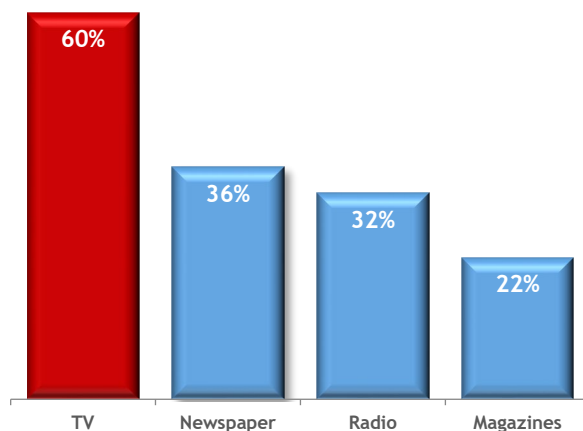

Market Close-Up: Baton Rouge, LA

Home to Louisiana State and Southern universities, Baton Rouge lies about 30 miles up the Mississippi River from New Orleans and 65 miles from the coast. A rich past as an ocean port, center for antebellum commerce, and Louisiana's colorful political history adds spice to the local character. There are many points of interest along the shady streets with their gracious old homes. LSU adds a lot of culture to the area and provides the LSU Tigers football team who have a massive following in the area. The school also makes the area a well-educated and high income community.

Median HH Income	SRDS Total Retail Sales ($000)
$59,370	$1,765,698

TV stations serving the area of Baton Rouge, LA:

WVLA	NBC, Laff, Ion Television
WGMB	Fox, The CW, Cozi TV
WBXH	MyNetworkTV, Grit, Court TV Mystery
WBRZ	ABC, WBRZ Plus
WBRL	The CW
WAFB	CBS, Bounce TV, Circle, MyNetworkTV, DABL
KZUP	KZUP Main Programming
KWBJ	Youtoo TV

Reliance on Media to Stay Informed % Agree

Baton Rouge, LA Interesting Facts

- Louisiana love's its college football so much that there is an underground tunnel from the Governor's Mansion to LSU's stadium in Baton Rouge.
- Baton Rouge is the site of the only battle in the American Revolution to occur outside the 13 colonies.
- The H.P. Long Bridge was intentionally built too low for ships to force them to dock and make Baton Rouge a port city.