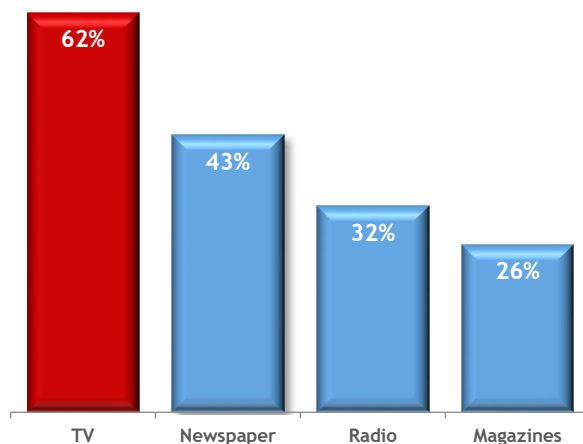

Market Close-Up: Burlington-Plattsburgh, VT-NY

Burlington is the largest city in Vermont and its cultural and educational center. The University of Vermont and two smaller colleges bring a strong college-town feel, with culture, entertainment, and a youthful ambience. Downtown is pleasant, with lots of trees, historic streets and lakefront areas and a pedestrian mall. The area has a number of small businesses concentrated mainly in South Burlington, including forest products and food processing companies (notably ice cream maker Ben & Jerry's).

Median HH Income	SRDS Total Retail Sales ($000)
$65,051	$1,502,462

TV stations serving the area of Burlington-Plattsburgh, VT-NY:

WCAX	CBS, Movies!, Circle, Start TV, Ion Television
WFFF	Fox, Court TV Mystery, Bounce TV, Antenna TV
WYCI	Heroes & Icons, MyNetworkTV, Decades
WNNE	CW
WPTZ	NBC, MeTV
WVNY	ABC, Laff, Grit, Quest

Reliance on Media to Stay Informed % Agree

Burlington-Plattsburgh, VT-NY Interesting Facts

- University of Vermont was one of the first American universities to admit female students in 1871.
- Burlington was the site of the world's first international hockey match in 1886 between the Montreal Crystals and the Van Ness House hockey team in Vermont.
- Childhood friends Ben Cohen and Jerry Greenfield opened their first ice cream shop in Burlington in 1978. We have that shop to thank for the Ben and Jerry's we eat today.