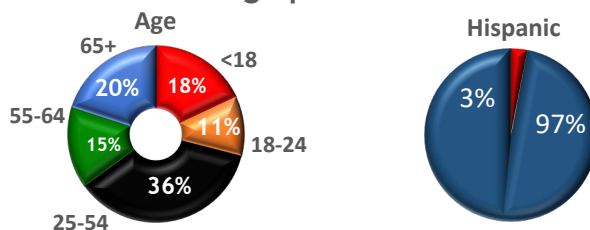

Burlington-Plattsburgh, VT-NY Demographic Overview

49 % loyal to vehicle brand