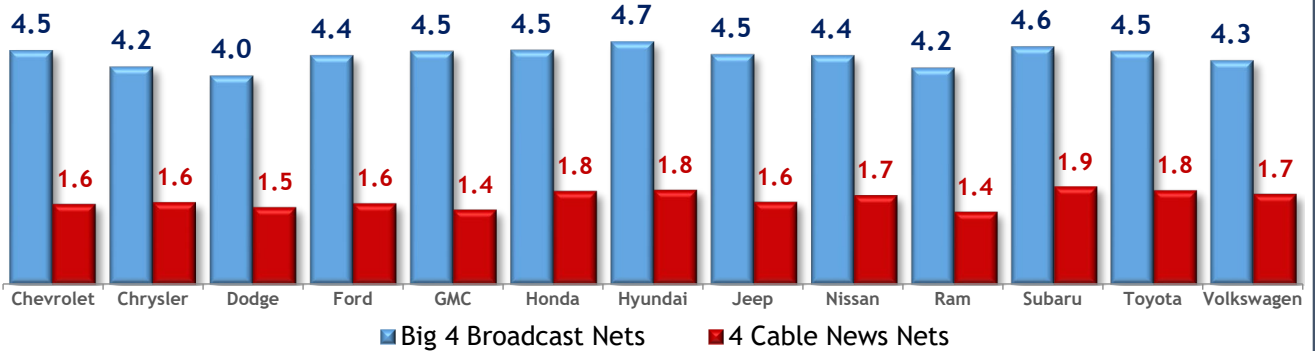

2020/21 Season
Local Market Close-Up:
Phoenix, AZ

Market: Phoenix, AZ							Series Ranker (Week of 12/14/20 - 12/20/20)	
Rtg Rnk	Series	Station	# Eps	Day	Local Time	Run Time	HH Live+1 Rtg	
1	NFL on FOX Single	KSAZ (FOX)	1	U	02:05 PM	209	26.3	
2	NFL on FOX Post Gun	KSAZ (FOX)	1	U	05:34 PM	6	20.9	
3	CBS NFL National	KPHO (CBS)	1	U	11:03 AM	204	16.6	
4	NBC SUNDAY NIGHT FOOTBALL	KPNX (NBC)	1	U	06:23 PM	161	15.1	
5	SUNDAY NIGHT NFL PRE-KICK	KPNX (NBC)	1	U	06:14 PM	9	13.3	
6	NBC SUNDAY NIGHT FTBL-SUS	KPNX (NBC)	1	U	09:04 PM	8	12.6	
7	FOX+NFLN THU NT FOOTBALL	KSAZ (FOX)	1	R	06:23 PM	198	12.2	
8	FOOTBALL NT AMERICA PT 3	KPNX (NBC)	1	U	05:52 PM	22	10.9	
9	FOX+NFLN THU NT POST-GUN	KSAZ (FOX)	1	R	09:41 PM	4	10.4	
10	NBC NFL SUNDAY POST	KPNX (NBC)	1	U	09:12 PM	8	9.9	
11	CBS NFL National Post-Gun	KPHO (CBS)	1	U	02:27 PM	4	9.3	
12	CBS NFL Pre-Kick 1	KPHO (CBS)	1	U	11:00 AM	3	9.3	
13	Blue Bloods	KPHO (CBS)	1	F	09:00 PM	60	9.2	
14	FOX+NFLN THU NT POST-GAME	KSAZ (FOX)	1	R	09:45 PM	9	8.7	
15	60 Minutes	KPHO (CBS)	1	U	06:00 PM	60	8.5	
16	BIG 10 FTBL CHAMP GM	KSAZ (FOX)	1	S	10:18 AM	195	8.5	
17	FOX+NFLN THU NT PRE-KICK	KSAZ (FOX)	1	R	06:06 PM	17	8.4	
18	ABC World News Tonight with David Muir	KNXV (ABC)	5	M, T, W, R, F	30 PM, 05:48	12, 30	8.0	
19	Bull	KPHO (CBS)	1	M	09:00 PM	60	7.9	
20	SEC CHAMP-CBS: DR PEPPER	KPHO (CBS)	1	S	06:00 PM	239	7.9	

This Confidential Report Exported from StationView Essentials - (c) Rentrak Corporation

Auto Ownership by Make (Comscore)
Average Live Demo Ratings - Nov. '20
Mon-Sun 5-6p