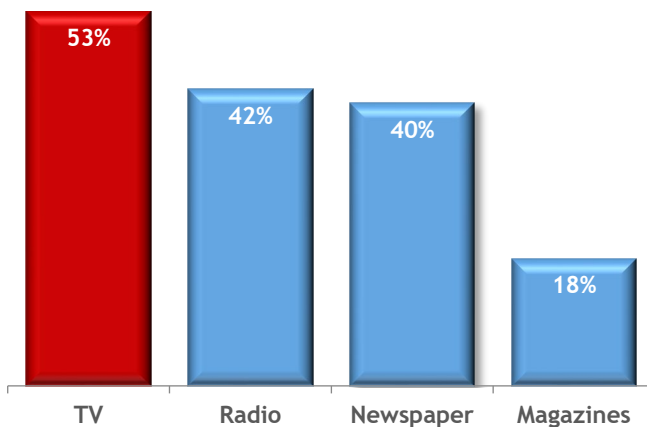

Reliance on Media to Stay Informed % Agree

Phoenix, AZ Interesting Facts

- Phoenix is home to South Mountain Park and Preserve, the largest municipal park in North America. The park covers more than 16,500 acres and has more than 50 miles of hiking, biking and equestrian trails.
- Even winter is warm in Phoenix; the average temperature is 67 degrees.
- With more than 200 golf courses, Phoenix has become one of the top golf destinations in the world.