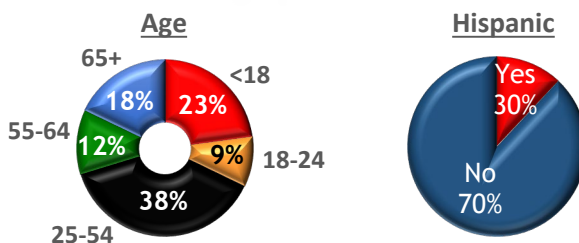

Phoenix, AZ Demographic Overview

47% loyal to vehicle brand