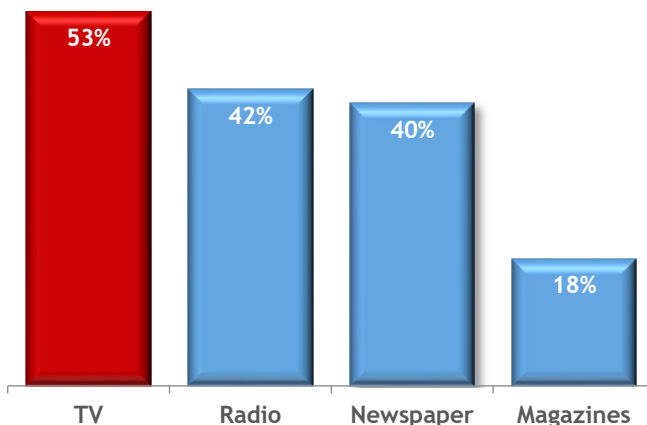

Median HH Income
$67,810

TV stations serving the area of Phoenix, AZ:

KASW	CW, HSN, Grit, Court TV Mystery
KAZT	Independent, MeTV, HSN, Court TV
KFPH	UniMás, Univision, Get TV, Escape
KNAZ	NBC
KNXV	ABC, Antenna TV, Laff, Court TV
KPHO	CBS, Cozi TV, Dabl, Shop LC, Court TV
KPNX	NBC, 12 News Weather, True Crime Net, Quest, Get TV
KSAZ	Fox, Heroes & Icons
KTVK	Independent, Comet, Circle, This TV, Weather Now
KTVW	Univision, UniMás, Grit, Bounce TV
KUTP	MyNetworkTV, FOX, Movies!, Buzzr

Reliance on Media to Stay Informed % Agree

Phoenix, AZ Interesting Facts

- Phoenix is home to South Mountain Park and Preserve, the largest municipal park in North America. The park covers more than 16,500 acres and has more than 50 miles of hiking, biking and equestrian trails.
- Even winter is warm in Phoenix; the average temperature is 67 degrees.
- With more than 200 golf courses, Phoenix has become one of the top golf destinations in the world.