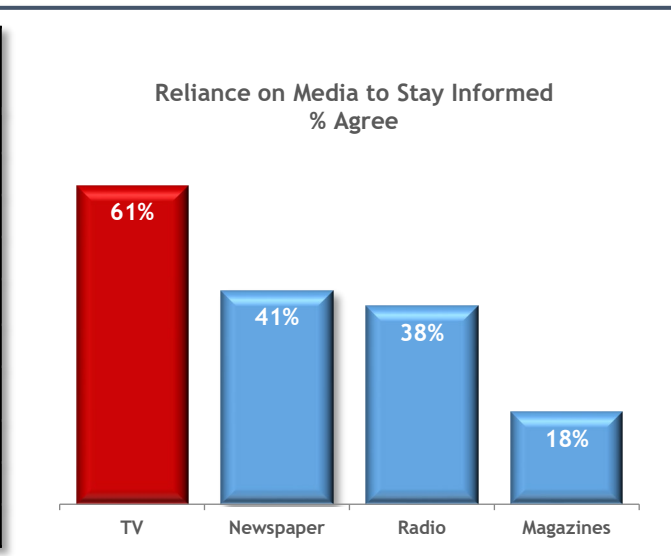

Median HH Income
\$61,500

TV stations serving the area of Orlando-Daytona Beach-Melbourne, FL:	
WESH	NBC, MeTV
WFTV	ABC, Laff, Court TV Mystery
WKCF	CW, True Crime Network, Estrella TV
WKMG	CBS, Dabl, Cozi TV, Start TV, Decades
WOFL	FOX, Buzzr
WOPX	ION, Qubo, Ion Plus, Ion Shop, QVC, HSN
WOTF	UniMás, LATV, Comet TV, Charge!, Court TV
WRDQ	Independent, Court TV. Grit
WTMO	Telemundo, TeleXitos
WVEN	Univision, GetTV, Bounce TV, Quest