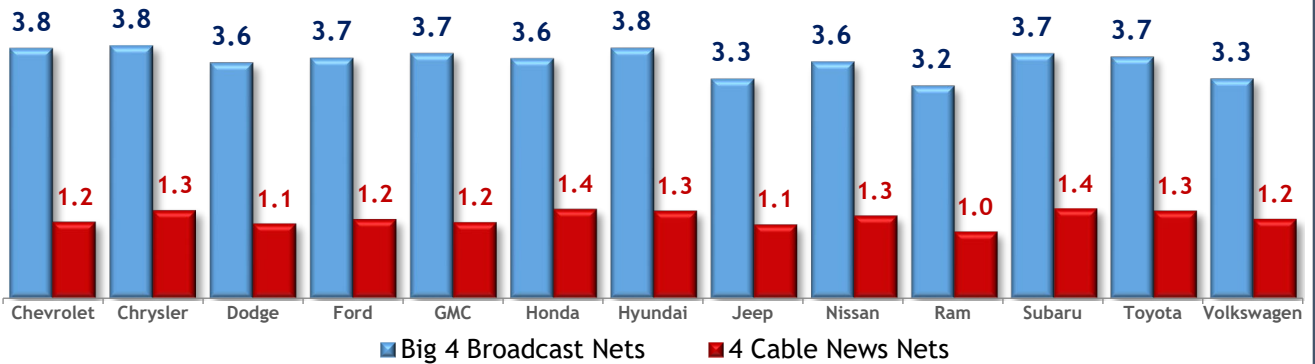

2020/21 Season
Local Market Close-Up:
Orlando, FL

Market: Orlando, FL							Series Ranker (Week of 1/25 - 1/31/21)	
Rtg Rnk	Series	Station	# Eps	Day	Local Time	Run Time	HH Live+1 Rtg	
1	Jeopardy!	WFTV (ABC)	6	M, T, W, R, F, S	07:00 PM	30	13.5	
2	ABC World News Tonight with David Muir	WFTV (ABC)	5	M, T, W, R, F	06:30 PM	30	13.1	
3	ABC World News Tonight	WFTV (ABC)	2	S, U	06:30 PM	30	11.8	
4	60 Minutes	WKMG (CBS)	1	U	07:00 PM	60	11.8	
5	Wheel of Fortune	WFTV (ABC)	6	M, T, W, R, F, S	07:30 PM	30	11.3	
6	FBI	WKMG (CBS)	1	T	09:00 PM	60	10.0	
7	NBC NIGHTLY NEWS-SUN	WESH (NBC)	1	U	06:30 PM	30	9.1	
8	Chicago Fire	WESH (NBC)	1	W	09:00 PM	60	8.7	
9	NBC Nightly News	WESH (NBC)	5	M, T, W, R, F	06:30 PM	30	8.5	
10	Celebrity Wheel of Fortune	WFTV (ABC)	1	R	08:00 PM	60	8.2	
11	Eyewitness News at 6 P.M.	WFTV (ABC)	6	M, T, W, R, F, S	06:00 PM	30	8.2	
12	Eyewitness News Sunday at 6 P.M.	WFTV (ABC)	1	U	06:00 PM	30	8.0	
13	Chicago P.D.	WESH (NBC)	1	W	10:00 PM	60	7.9	
14	NBC NIGHTLY NEWS-SAT.	WESH (NBC)	1	S	06:30 PM	30	7.9	
15	FBI: Most Wanted	WKMG (CBS)	1	T	10:00 PM	60	7.7	
16	The Good Doctor	WFTV (ABC)	1	M	10:00 PM	60	7.5	
17	NCIS	WKMG (CBS)	2	T, U	8, 10:00 PM	60	7.5	
18	Bull	WKMG (CBS)	1	M	10:00 PM	60	7.3	
19	America's Funniest Home Videos	WFTV (ABC)	1	U	07:00 PM	60	7.3	
20	9-1-1	WOFL (FOX)	1	M	08:00 PM	61	7.1	

This Confidential Report Exported from StationView Essentials - (c) Rentrak Corporation

Auto Ownership by Make (Comscore)
Average Live Demo Ratings - Dec. '20
Mon-Sun 5-6p