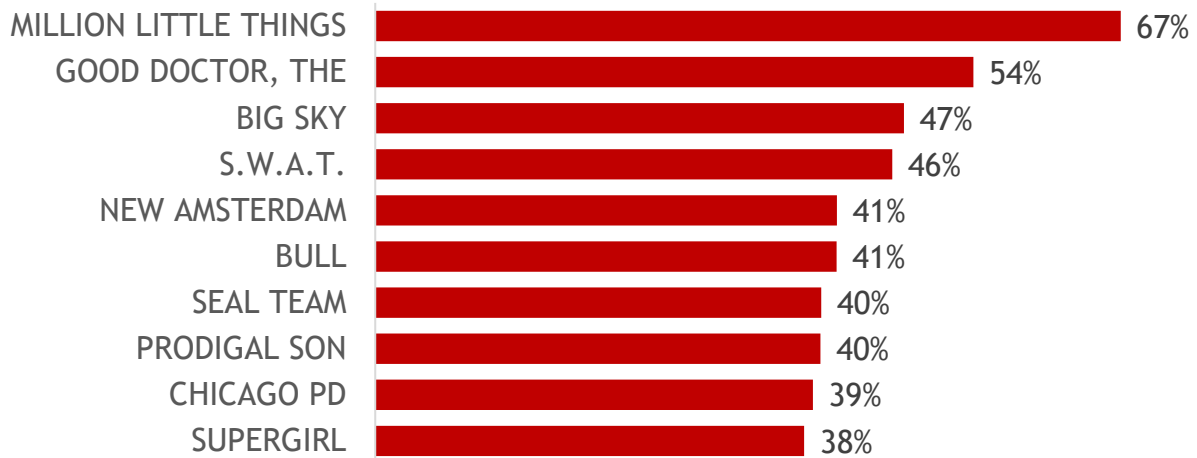

Top 10 A25-54 Live+1 Lift % Over Live+Same Day

The Academy Awards

Sunday 4/25/21 8p ET on ABC	Live+1 HH Rating (000s)
National	6.1 (7,361)
San Francisco	16.3 (374)
Chicago	13.6 (428)
New York	13.1 (841)
Los Angeles	13.0 (645)
San Diego	12.6 (119)
Boston (WCVB)	11.5 (248)
Seattle-Tacoma	10.7 (186)
Austin	9.6 (65)
West Palm Beach	9.5 (77)
Philadelphia	9.4 (249)