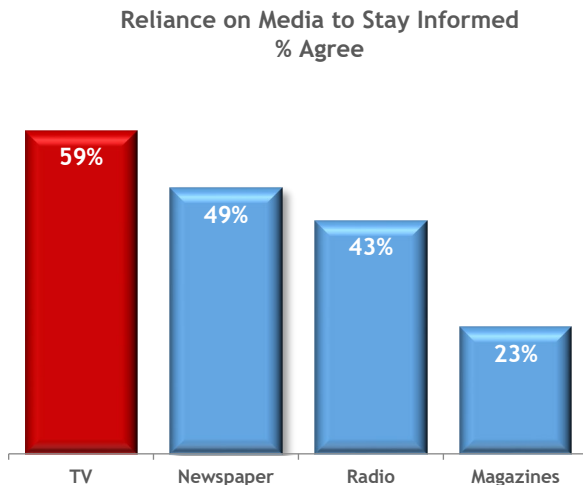

Median HH Income
\$62,881

TV stations serving the area of Pittsburgh, PA:	
KDKA	CBS, Start TV, Dabl, Fave TV
WINP	Ion, Bounce TV, Court TV, QVC, HSN
WPCW	CW, Heroes & Icons, Grit, Circle
WPGH	FOX, Antenna TV, Charge!
WPNT	MyNetworkTV, Stadium, Comet, TBD
WPXI	NBC, MeTV, Laff
WTAE	ABC, Cozi TV