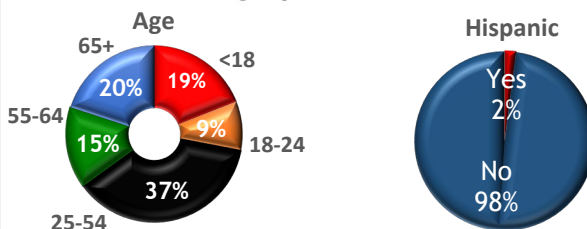

Pittsburgh, PA Demographic Overview

46 % loyal to vehicle brand