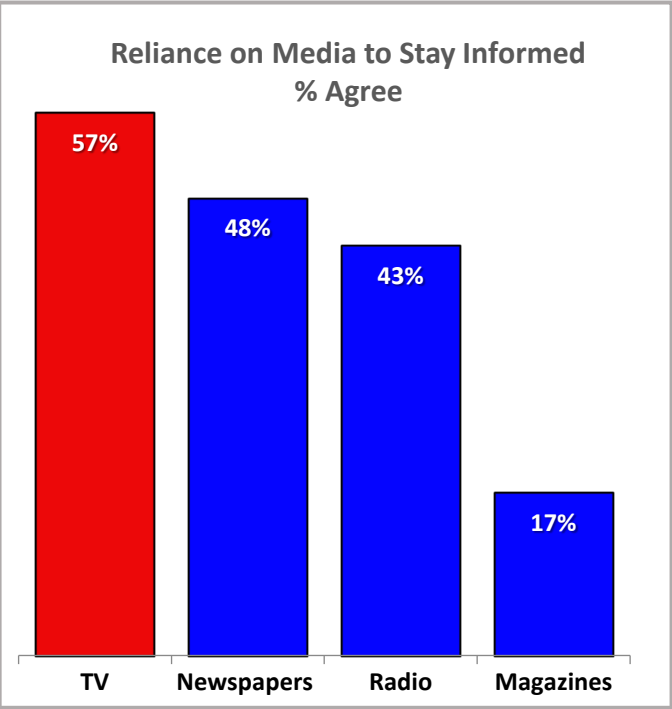

Market Close-Up: Wichita-Hutchinson Plus, KS

Wichita and Hutchinson are the largest and 11th largest cities in the state of Kansas, with populations of 396,192 (2022) and 39,699 (2022), respectively according to the U.S Census. The largest industries in Wichita and Hutchinson include Health Care & Social Assistance, Manufacturing, Retail Trade, Educational Services, and Accommodation and Food Services. Some of the largest employers in these cities include Spirit AeroSystems, Koch Industries, City of Wichita, U.S Government, Ascension Via Christi, Dillons, Republic Group Incorporated, Hutchinson Regional Medical Center, The Hutchinson Clinic, and Harris Enterprises, Inc.

Median HH Income
$65,766

TV stations serving the area of Wichita-Hutchinson, KS Plus	
KAKE+	ABC, MeTV, Bounce TV, Defy TV, Scripps News, The365, TBD
KDCU	Univision, Grit, Ion Mystery, Laff, Court TV
KSAS+	Fox, MyNetworkTV, Comet
KSCW	The CW, Catchy Comedy, The365, StartTV
KSNW+	NBC, Telemundo, Ion Television, True Crime Network, Charge!
KWCH+	CBS, Heroes & Icons, Outlaw, The CW, Catchy Comedy