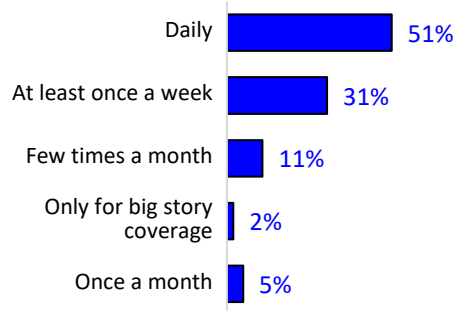

% of users of local broadcast TV website or apps

How Often Do You Use a Local TV Station News Website/App To Consume News?