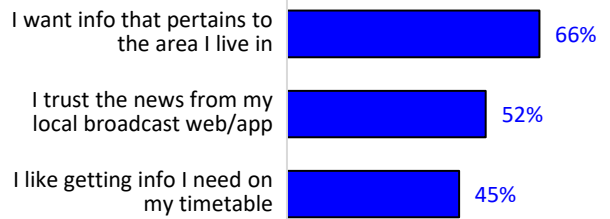

% of users of local broadcast TV website or apps