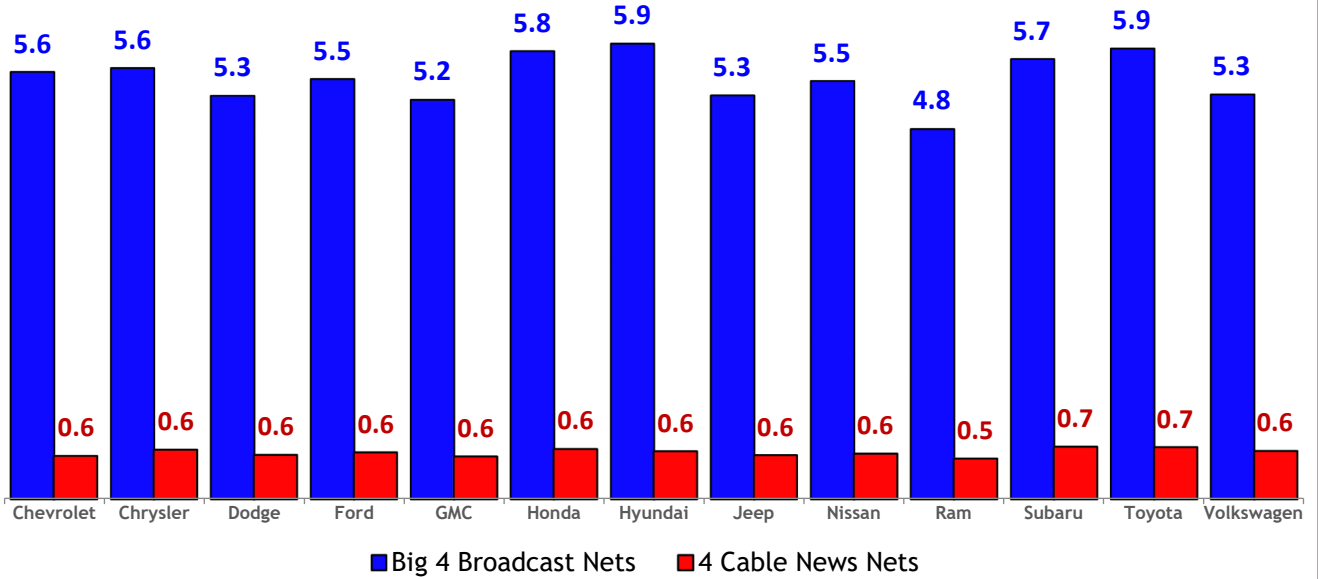

2023/24 Season Local Market Close-Up: **Wichita, KS**

Market: Wichita, KS			Series Ranker (4/29- 5/26/24)				
Rtg Rnk	Series	Station	# Eps	Day	Local Time	Run Time	P18+ Live+1 Rtg
1	KENTUCKY DERBY	KSNW+ (NBC)	1	S	05:31 PM	53	9.6
2	Tracker	KWCH+ (CBS)	3	U	8:00 PM	60	9.5
3	60 Minutes	KWCH+ (CBS)	5	U	6:00 PM	60	8.7
4	Storm Team 12 Severe Weather Coverage	KWCH+ (CBS)	6	M, S, U	3:44 PM	55	8.6
5	12 News at 6:00pm	KWCH+ (CBS)	24	M, T, W, R, F, S	6:00 PM	30	7.9
6	KENTUCKY DERBY POST-SUS	KSNW+ (NBC)	1	S	06:24 PM	8	7.7
7	12 News at 5:30pm	KWCH+ (CBS)	3	U	05:30 PM	30	7.6
8	The Equalizer	KWCH+ (CBS)	3	U	7:00 PM	60	7.4
9	KENTUCKY DERBY PRE	KSNW+ (NBC)	1	S	04:11 PM	80	7.1
10	CBS Evening News with Norah O'Donnell	KWCH+ (CBS)	20	M, T, W, R, F	05:30 PM	30	7.0
11	12 News at 5:00pm	KWCH+ (CBS)	20	M, T, W, R, F	05:00 PM	30	6.8
12	KSN News at 6pm	KSNW+ (NBC)	22	M, T, W, R, F, S	06:00 PM	30	6.8
13	CSI: Vegas	KWCH+ (CBS)	3	U	9:00 PM	60	6.8
14	NBC NIGHTLY NEWS-SUN	KSNW+ (NBC)	3	U	05:30 PM	30	6.7
15	Inside Edition	KWCH+ (CBS)	24	M, T, W, R, F, S	6:30 PM	30	6.5
16	Wheel of Fortune	KSNW+ (NBC)	24	M, T, W, R, F, S	6:30 PM	30	6.3
17	NBC Nightly News	KSNW+ (NBC)	20	M, T, W, R, F	05:30 PM	30	6.1
18	Severe Weather Coverage	KAKE+ (ABC)	12	M, T, W, F, S, U	5:07 PM	53	6.1
19	Young Sheldon	KWCH+ (CBS)	7	M, R	7:00 PM	30	6.0
20	ABC World News Tonight Sunday	KAKE+ (ABC)	2	U	5:00 PM	30	5.9

This Confidential Report Exported from Comscore TV - (c) Rentrak Corporation

Auto Ownership by Make (Comscore)