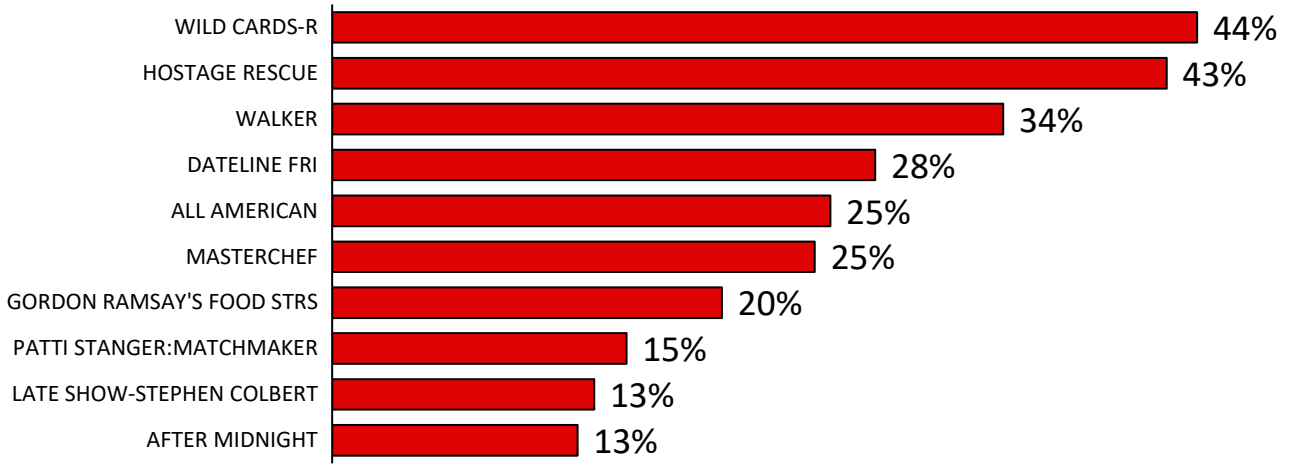

2023/24 Season Week 38 (6/10-6/16/24)

Top 10 A25-54 Live+1 Lift % Over Live+Same Day

Tony Awards

Sunday 6/16/24, 8pm (ET) on CBS	L+1 HH Rtg (000's)
NATIONAL	2.19 (2,742)
NEW YORK	5.3 (404)
WEST PALM BEACH-FT. PIERCE	5.0 (46)
BUFFALO	3.7 (24)
CHICAGO	3.2 (116)
BOSTON (MANCHESTER)	3.2 (83)
BALTIMORE	3.2 (37)
MINNEAPOLIS-ST. PAUL	3.0 (56)
DAYTON	3.0 (15)
ALBUQUERQUE-SANTA FE*	2.9 (21)
NEW ORLEANS	2.9 (20)

Top Adults 18-49 in Hispanic Households

Hispanic Households	L+1 A18-49 Rtg (000's)
NBA FINALS ON ABC-GM 3	2.27 (680)
NBA FINALS ON ABC-GM 4	1.87 (562)
SEÑOR DE CIELOS S9 - M	1.16 (349)
AMISTOSO-US-WED-TEL-UNVSO	1.09 (326)
ROSA DE GUADALUPE THU	1.07 (320)
AMOR NO TIENE RECETA MON	1.04 (313)
SEÑOR DE CIELOS S9 - F	1.04 (313)
GOLPE DE SUERTE MON	1.02 (306)
TOP CHEF VIP S3 - M	0.99 (298)
GOLPE DE SUERTE THU	0.99 (297)

Source: Nielsen NLTV, nPower, Live+1; Hispanic HH, A18-49, A25-54 ratings and 000s
*L+1 n/a, L+SD used instead