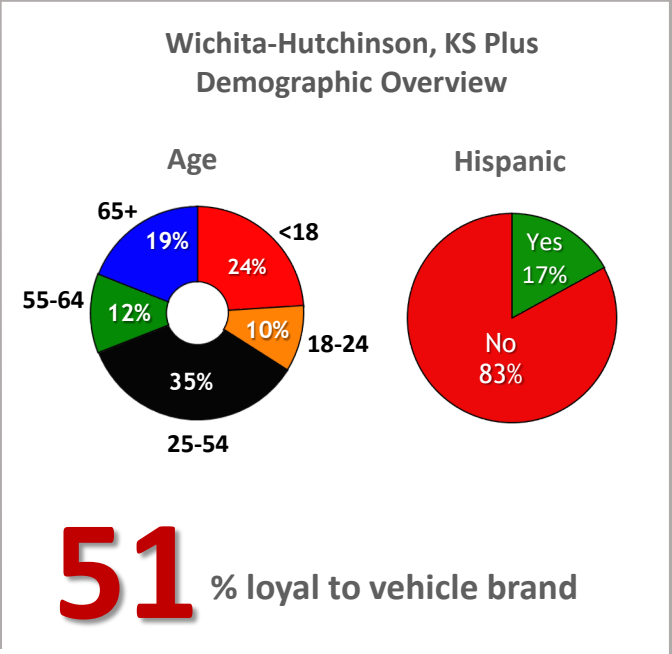

Wichita-Hutchinson, KS Plus Interesting Facts

- Wichita is considered the “Air Capital of the World.”
- Pizza Hut was founded in Wichita.
- Wichita sees 220+ sunny days a year.
- Hutchinson is home to the largest salt deposits in the U.S.
- Hutchinson is nicknamed “Salt City.”
- The Kansas State Fair takes place in Hutchinson every year.