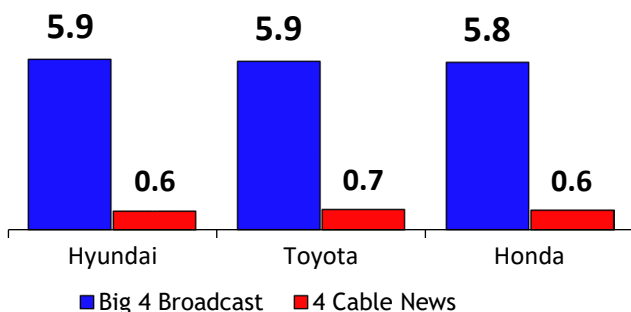

Market of the Week: **Wichita, KS**

Auto Owners

Mon-Sun 5-6p Live – Average Monthly Ratings (Comscore)

Top 5 Spot TV Advertisers from Vivvix

Advertiser	DoIs (000)
Devaughn James Attorneys	$1,587.9
Bull Attorneys	$939.7
Ford Dealer Assn	$843.8
Cox	$798.3
Spangles Restaurant	$780.5