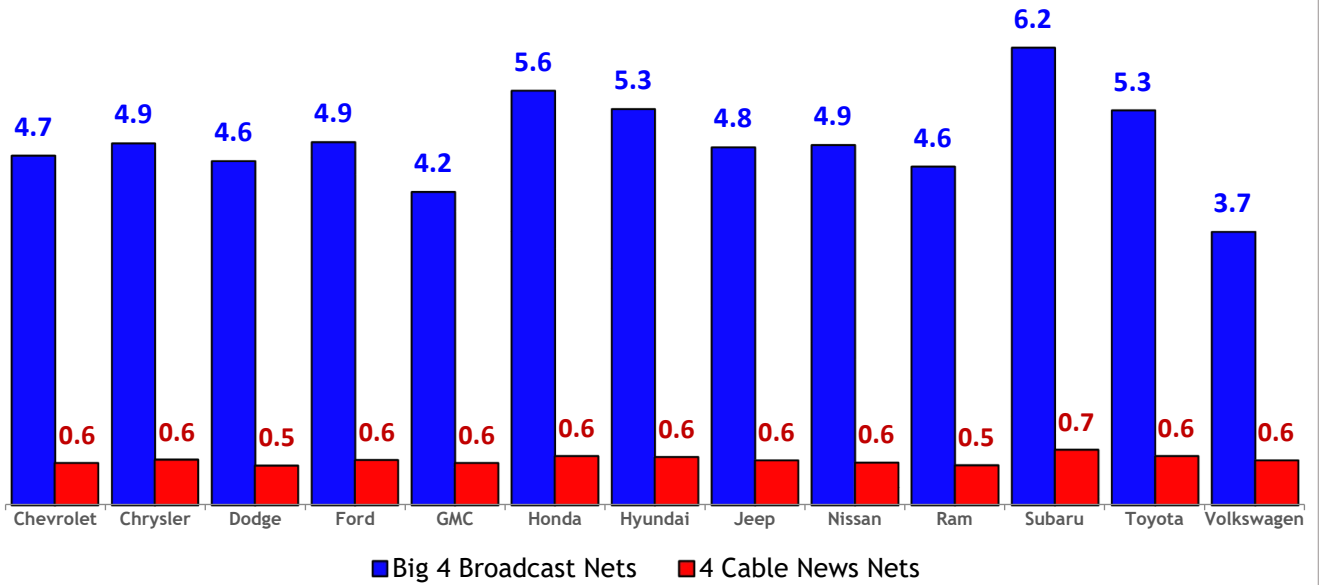

This Confidential Report Exported from Comscore TV - (c) Rentrak Corporation

Auto Ownership by Make (Comscore)