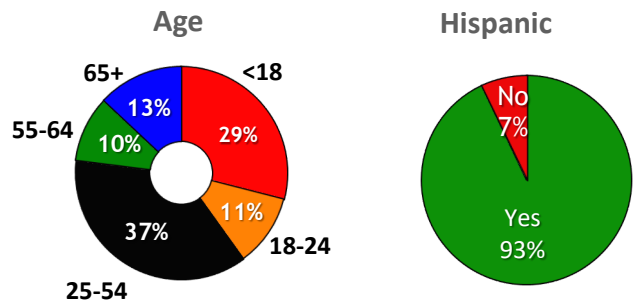

53% loyal to vehicle brand