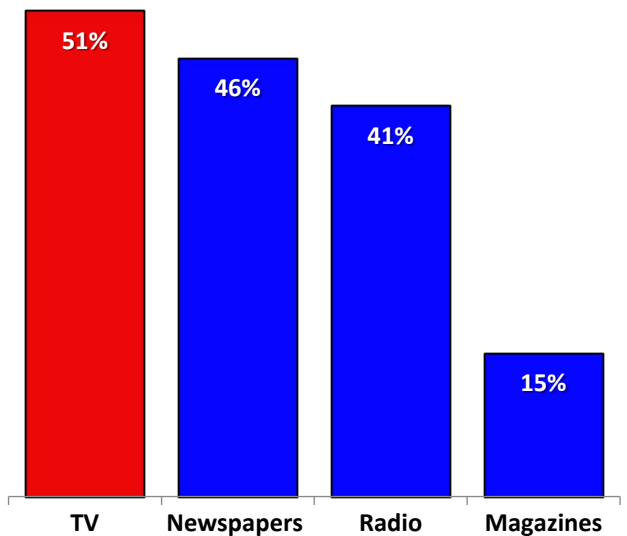

Market Close-Up: Harlingen-Weslaco-Brownsville-McAllen, TX

Harlingen, Weslaco, Brownsville, and McAllen are the 63rd, 89th, 18th, and 22nd largest cities in the state of Texas with populations of 71,678 (2022), 42,231 (2022), 189,382 (2022) and 144,579 (2022), respectively according to the U.S Census. The largest industries in these cities include Health Care and Social Assistance, Educational Services, Retail Trade, Accommodation and Food Services, and Public Administration. Some of these cities' largest employers include Valley Baptist Health System, United Healthcare, SpaceX, H-E-B, L&F Distributors, Army National Guard, Glazer's Beer & Beverage, and McAllen Independent School District.

Median HH Income
$48,820

TV stations serving the area of Harlingen-Weslaco-Brownsville-McAllen, TX	
KCWT	CW+, Laff
KFXV	Fox, Bounce TV
KGBT	Antenna TV, MyNetworkTV, Rewind TV, Comet TV, Estrella TV, Ion Mystery, Grit
KNVO	Univision, UniMás, LATV, Ion Television, Court TV
KRGV	ABC, Novelisima
KTFV	UniMás, Charge!, TBD, The Nest
KTLM	Telemundo, TeleXitos, Cozi TV, NBC American Crimes
KVEO	NBC, CBS, Antenna TV, MyNetworkTV, Estrella TV

Reliance on Media to Stay Informed
% Agree

Harlingen-Weslaco-Brownsville-McAllen, TX Interesting Facts

- Harlingen was originally called "Six-Shooter Junction" because of the pistol ranges near the train station. The area was home to Texas Rangers, Border Patrolmen, and Lon Hill, who built a house, barn, and corrals that served as the Texas Ranger headquarters.
- The first Pan American flight to Mexico City from Brownsville's City Airport was piloted by none other than Charles Lindbergh.
- McAllen was nicknamed "The City of Palms" in 1940.
- In 1936, civic plans required all buildings in the business section to be remodeled with Spanish colonial architecture, and the city was nicknamed "City with the Neon Skyline."

Harlingen-Weslaco-Brownsville-McAllen, TX Demographic Overview