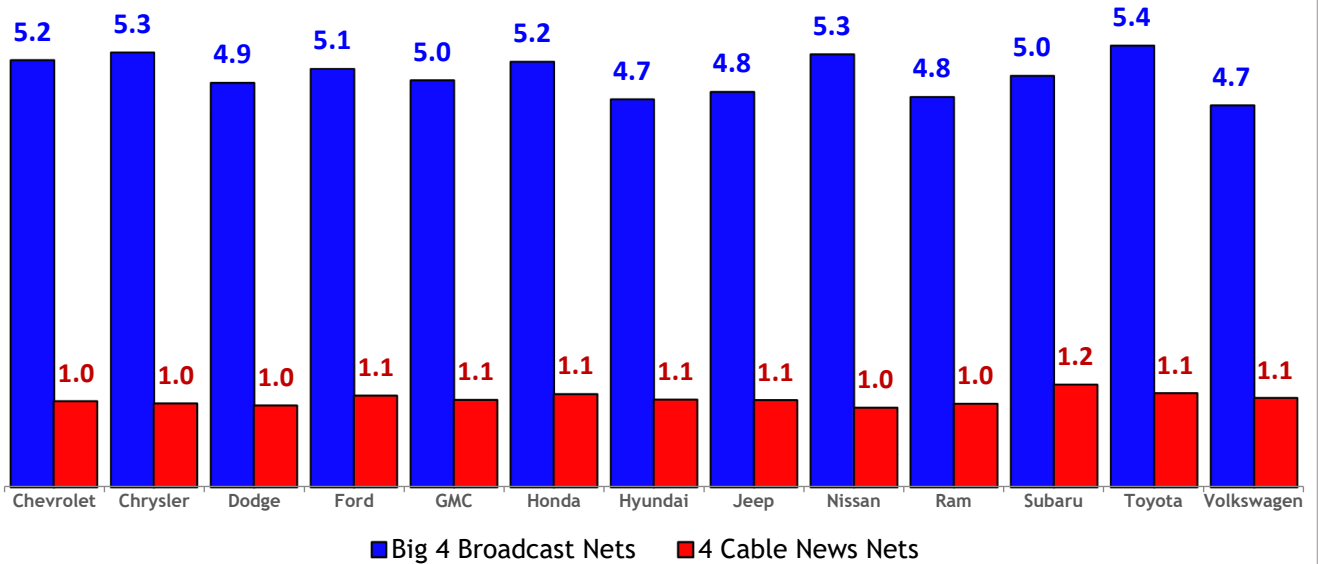

2024/25 Season
Local Market Close-Up: Johnson City-Kingsport, TN

Market: Johnson City-Kingsport, TN				Series Ranker (11/25 - 12/29/24)			
Rtg Rnk	Series	Station	# Eps	Day	Local Time	Run Time	P18+ Live+1 Rtg
1	College Football Rlayoff First Round	EJHL (ABC)	1	S	08:07 PM	211	14.6
2	NBC Nightly News	WCYB (NBC)	25	M, T, W, R, F	06:30 PM	30	10.4
3	ABC Afternoon College Football	EJHL (ABC)	2	S	3:48 PM	227	10.4
4	SEC CHAMPIONSHIP	EJHL (ABC)	1	S	04:08 PM	243	9.9
5	News 5 at 6p	WCYB (NBC)	25	M, T, W, R, F	06:00 PM	30	9.9
6	MACYS THANKSGIVING PARADE	WCYB (NBC)	1	R	08:30 AM	210	9.8
7	NBC NIGHTLY NEWS-SAT.	WCYB (NBC)	5	S	06:30 PM	30	9.5
8	WJHL News Channel 11 At Six	WJHL (CBS)	23	M, T, W, R, F	06:00 PM	30	9.1
9	NBC SUNDAY NIGHT FOOTBALL	WCYB (NBC)	5	U	08:23 PM	196	8.9
10	CBS NFL National	WJHL (CBS)	3	U	4:30 PM	199	8.8
11	Friday Night Football	EJHL (ABC)	1	F	07:37 PM	272	8.8
12	Saturday Night Football	EJHL (ABC)	1	S	07:37 PM	217	8.2
13	CLLG FOOTBLL-USAA	WJHL (CBS)	1	S	02:55 PM	225	8.2
14	CBS NFL SINGLE - THU	WJHL (CBS)	1	R	12:36 PM	205	8.0
15	Alamo Bowl	EJHL (ABC)	1	S	07:38 PM	202	7.7
16	CBS NFL National Post-Gun	WJHL (CBS)	3	U	7:55 PM	5	7.7
17	NBC NIGHTLY NEWS-SUN	WCYB (NBC)	5	U	06:30 PM	30	7.7
18	WJHL News Channel 11 At Noon	WJHL (CBS)	22	M, T, W, R, F	12:00 PM	30	7.6
19	News 5 at 5:30	WCYB (NBC)	25	M, T, W, R, F	05:30 PM	30	7.6
20	WJHL News Channel 11 At 5:30	WJHL (CBS)	21	M, T, W, R, F	05:30 PM	30	7.5

This Confidential Report Exported from Comscore TV - (c) Rentrak Corporation

Auto Ownership by Make (Comscore)