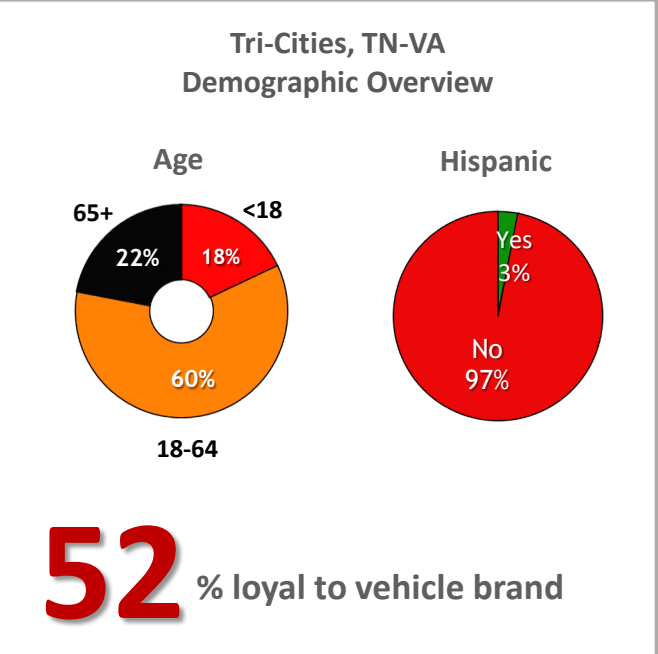

Tri-Cities, TN-VA Interesting Facts

- Johnson City was named the number one running city in the U.S by The Runner magazine.
- Bristol is known as the birthplace of country music.
- Smoky Mountains National Park can be found in the Tri-Cities, an 800 sq. mile national park, of which 95% is forested.
- Starting in Abingdon, VA is the Virginia Creeper Trail, a 34-mile trail that continues along Southwest Virginia.
- There is a neighborhood in Kingsport, Tennessee named Long Island, who claims to have invented the famous Long Island Iced Tea cocktail.