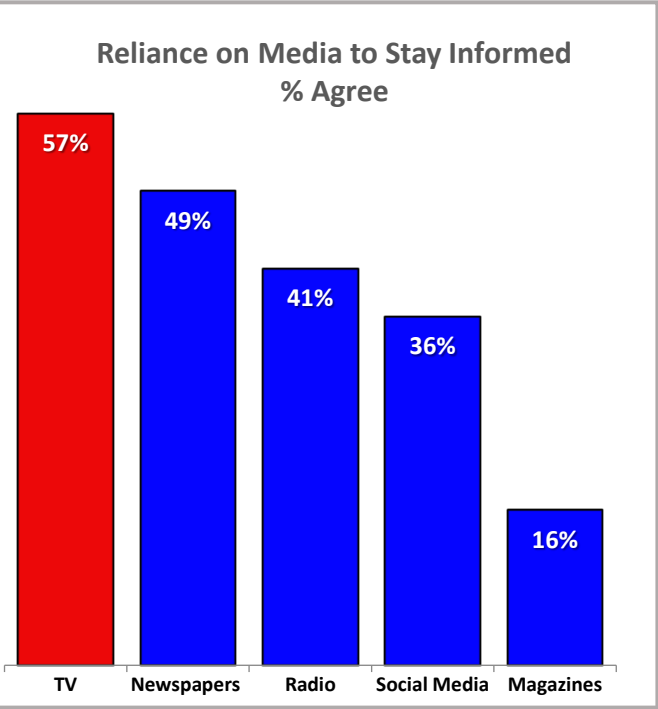

Market Close-Up: Tri-Cities, TN-VA

The Tri-Cities is the region comprising of the cities of Kingsport, Johnson City, and Bristol, along with surrounding smaller towns in Northeast Tennessee and Southwest Virginia. The Tri-Cities population is estimated to be 641,600 (2023), according to SRDS. The largest industries in these cities include Health Care and Social Assistance, Retail Trade, Manufacturing, Educational Services, and Accommodation and Food Services. Some of these cities' largest employers include Ballad Health, Wellmont Health System, Eastman Chemical Company, KVAT Food Stores, East Tennessee State University, the James h. Quillen VA Medical Center, City of Johnson City, and the Johnson City School System.

Median HH Income
$54,932

TV stations serving the area of Tri-Cities, TN-VA	
WAPK	MeTV, Grit, Bounce TV, Heroes & Icons
WCYB	NBC, The CW, Comet, True Crime Network, Rewind TV
WEMT	Fox, Dabl, Charge, TBD
WJHL	CBS, ABC, Antenna TV
WKPT	Cozi TV, MeTV, Laff, Ion Mystery, Start TV, Movies!, Court TV