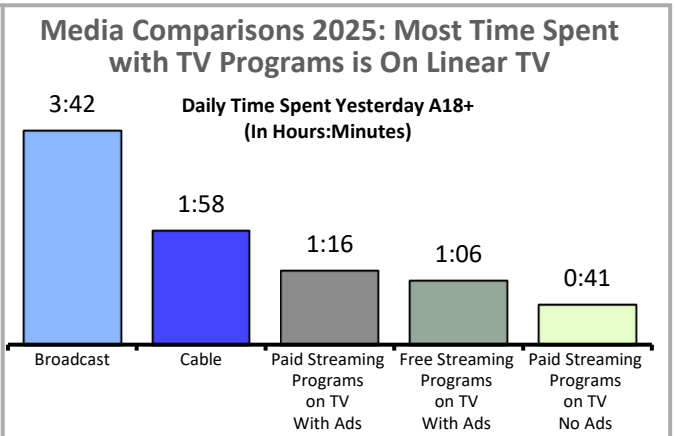

TVB INSIGHTS

WEEKLY RESEARCH & ANALYSIS

2024/25 Season – Week 19 (1/27-2/2/25)

Market of the Week: Johnson City–Kingsport, TN

Top 5 Spot TV Advertisers from Vivvix

Advertiser	December'23 – November'24	DoIs (000)
POL-US Senate		\$2,226.8
Johnson City Local Dealer		\$902.6
Spectrum		\$819.4
Kingsport Local Dealer		\$722.2
Toyota Dealer Assn		\$721.9