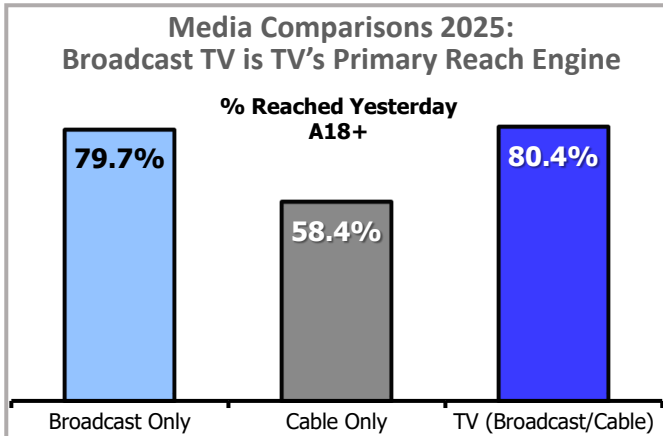

TVB INSIGHTS

WEEKLY RESEARCH & ANALYSIS

2024/25 Season – Week 19 (1/27-2/2/25)

Market of the Week: Johnson City–Kingsport, TN

Top 5 Spot TV Advertisers from Vivvix

Advertiser	December'23 – November'24	DoIs (000)
POL-US Senate		\$2,226.8
Johnson City Local Dealer		\$902.6
Spectrum		\$819.4
Kingsport Local Dealer		\$722.2
Toyota Dealer Assn		\$721.9