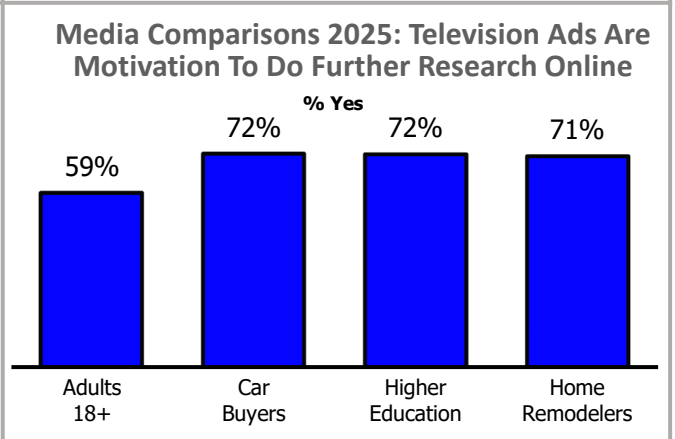

TVB INSIGHTS

WEEKLY RESEARCH & ANALYSIS

2024/25 Season – Week 19 (1/27-2/2/25)

Market of the Week: Johnson City–Kingsport, TN

Top 5 Spot TV Advertisers from Vivvix

Advertiser	December'23 – November'24	DoIs (000)
POL-US Senate		\$2,226.8
Johnson City Local Dealer		\$902.6
Spectrum		\$819.4
Kingsport Local Dealer		\$722.2
Toyota Dealer Assn		\$721.9