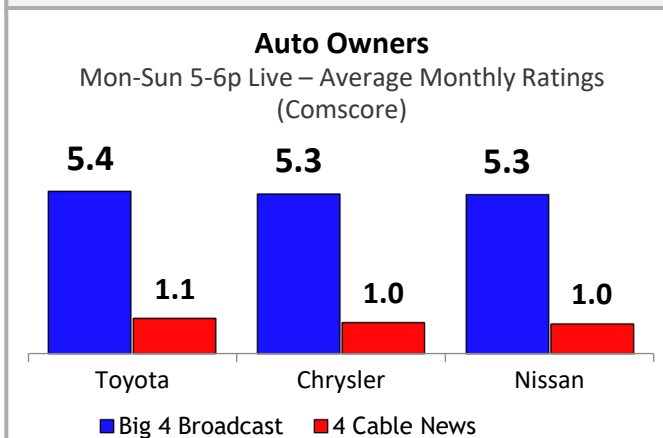

TVB INSIGHTS

WEEKLY RESEARCH & ANALYSIS

2024/25 Season – Week 19 (1/27-2/2/25)

Market of the Week: Johnson City–Kingsport, TN

Top 5 Spot TV Advertisers from Vivvix

Advertiser	December'23 – November'24	DoIs (000)
POL-US Senate		\$2,226.8
Johnson City Local Dealer		\$902.6
Spectrum		\$819.4
Kingsport Local Dealer		\$722.2
Toyota Dealer Assn		\$721.9