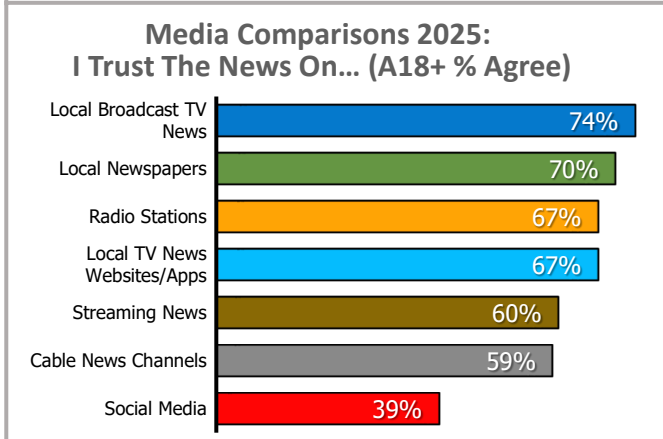

TVB INSIGHTS

WEEKLY RESEARCH & ANALYSIS

2024/25 Season – Week 19 (1/27-2/2/25)

Market of the Week: Johnson City–Kingsport, TN

Top 5 Spot TV Advertisers from Vivvix

Advertiser	December'23 – November'24	DoIs (000)
POL-US Senate		\$2,226.8
Johnson City Local Dealer		\$902.6
Spectrum		\$819.4
Kingsport Local Dealer		\$722.2
Toyota Dealer Assn		\$721.9