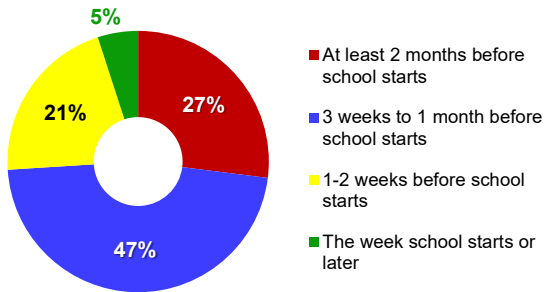

# TVB Insights

WEEKLY RESEARCH & ANALYSIS

2025/26 Season – Week 39 (6/15-6/21/26)

## When Consumers Shopped For Back-To-School In 2025