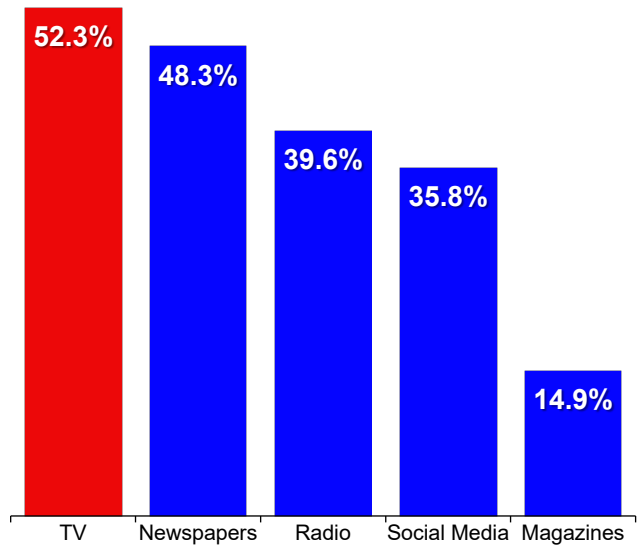

Market Close-Up: Spokane, WA

The Spokane market in the state of Washington has an estimated population of 1,325,949 in 2026. Some of the largest industries in this vast market include health and life sciences, aerospace, education, manufacturing, agribusiness and food processing, tourism and hospitality, transportation and distribution, government, and energy. Some of the largest employers in the area include Providence Inland Northwest Washington, Fairchild Air Force Base, MultiCare Health System, Spokane Public Schools, Washington State University, State of Washington, Avista Corporation, Amazon, Spokane County, Gonzaga University, STCU, Kaiser Aluminum, Walmart, Yoke's Foods Inc., Washington Trust Bank, and ENGIE Impact.

Median HH Income
$77,794

TV stations serving the area of Spokane, WA

KAYU	Fox, Antenna TV, MyNetworkTV
KGPX	Ion Television, Bounce TV, Court TV, Ion Mystery, Ion Plus, Busted, Game Show Central, QVC2
KHQ	NBC, SWX Right Now, NonStop Local News
KREM	CBS, True Crime Network, Grit, The Nest, Shop LC, Great, Outlaw, Comet, Cozi TV
KSKN	The CW, Quest, Laff, 365BLK, Defy
KXLY	ABC, MeTV, Heroes & Icons, Start TV, QVC, HSN

Reliance on Media to Stay Informed % Agree