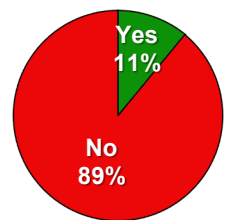

Market Close-Up: Spokane, WA

The Spokane market in the state of Washington has an estimated population of 1,325,949 in 2026. Some of the largest industries in this vast market include health and life sciences, aerospace, education, manufacturing, agribusiness and food processing, tourism and hospitality, transportation and distribution, government, and energy. Some of the largest employers in the area include Providence Inland Northwest Washington, Fairchild Air Force Base, MultiCare Health System, Spokane Public Schools, Washington State University, State of Washington, Avista Corporation, Amazon, Spokane County, Gonzaga University, STCU, Kaiser Aluminum, Walmart, Yoke's Foods Inc., Washington Trust Bank, and ENGIE Impact.

Median HH Income
$77,794

TV stations serving the area of Spokane, WA

KAYU	Fox, Antenna TV, MyNetworkTV
KGPX	Ion Television, Bounce TV, Court TV, Ion Mystery, Ion Plus, Busted, Game Show Central, QVC2
KHQ	NBC, SWX Right Now, NonStop Local News
KREM	CBS, True Crime Network, Grit, The Nest, Shop LC, Great, Outlaw, Comet, Cozi TV
KSKN	The CW, Quest, Laff, 365BLK, Defy
KXLY	ABC, MeTV, Heroes & Icons, Start TV, QVC, HSN

Reliance on Media to Stay Informed % Agree

Spokane, WA Interesting Facts