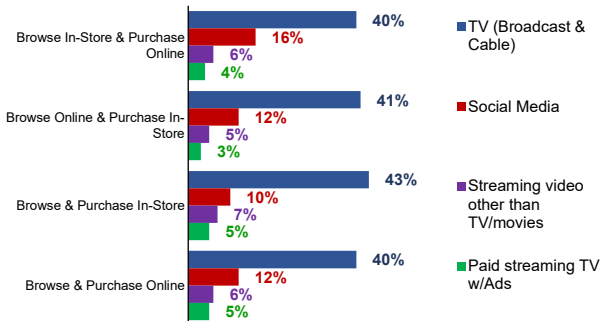

% A18+ Retail Shoppers Most Important Influence For Awareness