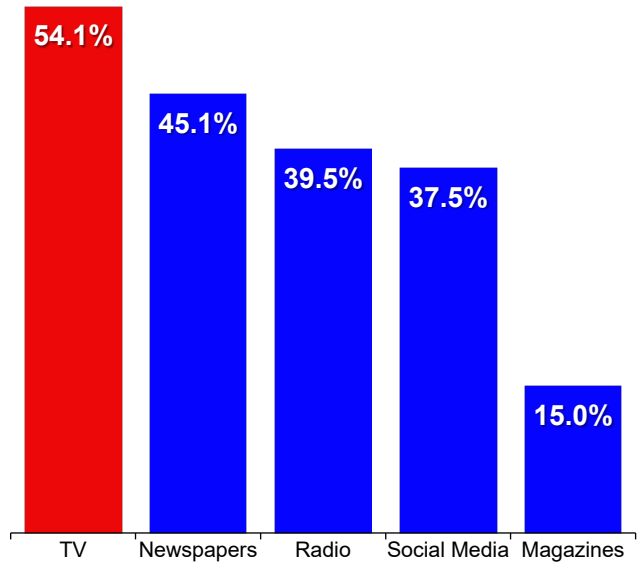

Market Close-Up: Lexington, KY

The Lexington market in the state of Kentucky has an estimated population of 1,356,870 in 2026. Some of the largest industries in this vast market include advanced manufacturing, healthcare, business and professional services, food and beverage processing, technology, and logistics. Some of the largest employers in the area include University of Kentucky, Toyota Kentucky, Kentucky State Government, Fayette County Public Schools, Baptist Health, Amazon, Veterans Medical Center, Blue Grass Chemical Agent-Destruction Plant, Hyster-Yale Group Inc, Catholic Health Initiatives (CHI), East KY Power Cooperative Inc, Hitachi Automotive Systems Americas Inc, Lockheed Martin, and Nestle Prepared Foods.

Median HH Income
$67,179

TV stations serving the area of Lexington, KY

WDKY	Fox, Rewind TV, Charge!, Comet
WKYT	CBS, The CW, 365BLK, MeTV, Dabl, "First Alert Weather" Radar
WLEX	NBC, Grit, Bounce TV, Court TV, QVC2
WLJC	Cozi TV, Story Television, Antenna TV, Get, Defy, Start TV, Heroes & Icons
WTVQ	ABC, MyNetworkTV, True Crime Network, MeTV Toons, Ion Mystery, Quest, HSN2, Catchy Comedy
WUPX	Ion Television, Ion Mystery, Busted, Laff, Ion Plus, Game Show Central, QVC2, HSN, QVC
WYMT	CBS, Heroes & Icons, Outlaw

Reliance on Media to Stay Informed % Agree