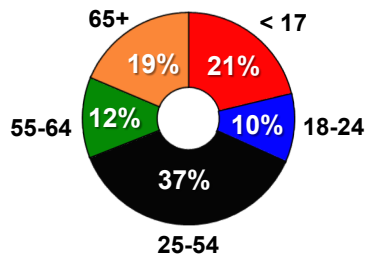

Lexington, KY Demographic Overview

Age