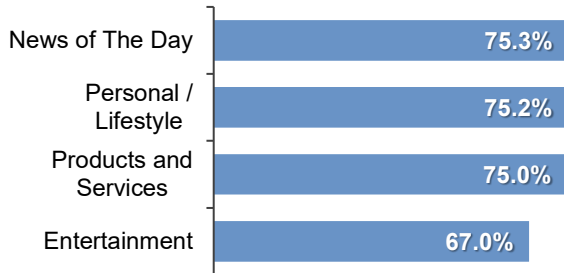

TVB Insights

WEEKLY RESEARCH & ANALYSIS

2025/26 Season – Week 36 (5/25-5/31/26)

Media & Conversations Study 2026

Percent Adults 18+ Having Daily Conversations Per Topic

News of The Day

- Local / Regional News
- National / International News
- Sports
- Traffic/Transit
- Weather
- Politics

Entertainment

- Books / Magazines
- Newspapers
- Movies
- Music
- Television Shows

% of A18+ Talking About Topics Per Day

7 out of 10 Have Conversations About Topics That Local Station TV News Covers

Market of the Week: Lexington, KY