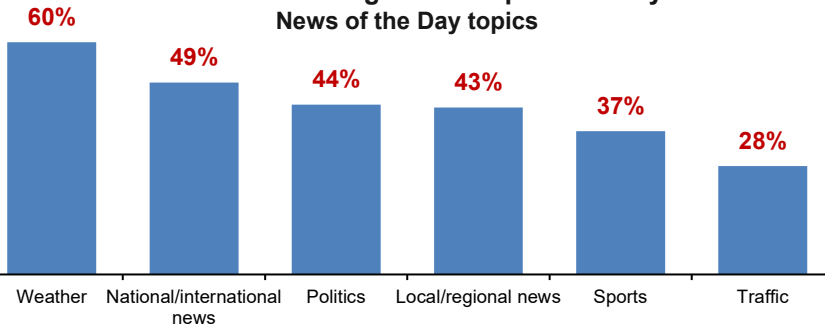

TVB Insights

WEEKLY RESEARCH & ANALYSIS

2025/26 Season – Week 36 (5/25-5/31/26)

Media & Conversations Study 2026

Percent Adults 18+ Having Daily Conversations Per Topic

News of The Day

- Local / Regional News
- National / International News
- Sports
- Traffic/Transit
- Weather
- Politics

Entertainment

- Books / Magazines
- Newspapers
- Movies
- Music
- Television Shows

% of A18+ Talking About Topics Per Day

7 out of 10 Have Conversations About Topics That Local Station TV News Covers

Market of the Week: Lexington, KY