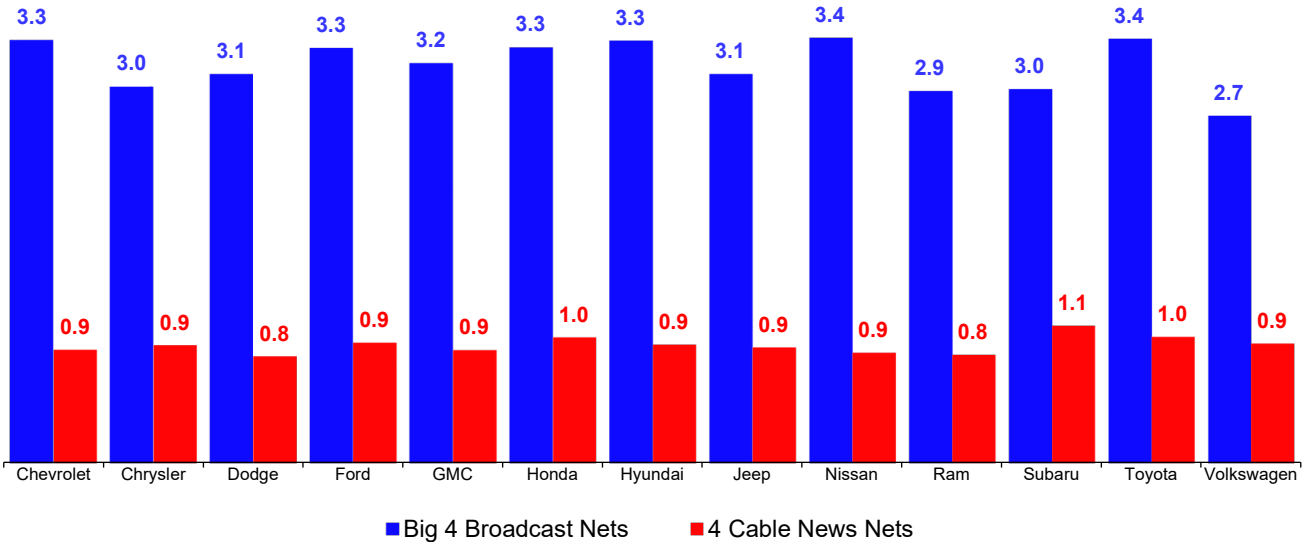

2025/26 Season Local Market Close-Up: Lexington, KY

Lexington, KY				Series Ranker (3/30/2026 - 4/26/2026)			
Rtg Rnk	Series	Station	# Eps	Day	Local Time	Run Time	P18+ Live+1 Rtg
1	Marshals	WKYT (CBS)	4	U	8:17 PM	60	7.9
2	NBC Nightly News	WLEX (NBC)	20	M, T, W, R, F	6:30 PM	35	7.8
3	NBC NIGHTLY NEWS-SAT	WLEX (NBC)	3	S	6:30 PM	30	7.6
4	Tracker	WKYT (CBS)	4	U	9:17 PM	60	7.4
5	MASTERS GOLF TOURN.-SUN	WKYT (CBS)	1	U	2:00 PM	317	7.3
6	60 Minutes	WKYT (CBS)	4	U	7:17 PM	60	7.1
7	LEX18 News at 6	WLEX (NBC)	25	M, T, W, R, F, S, U	6:22 PM	30	7.1
8	CBS NWS SP RP:ART2 RETURN	WKYT (CBS)	1	F	7:30 PM	60	6.3
9	Wheel of Fortune	WKYT (CBS)	22	M, T, W, R, F, S	7:08 PM	30	6.1
10	LEX 18 News Evening Edition	WLEX (NBC)	19	M, T, W, R, F	7:00 PM	30	6.0
11	NBC NITELY NEWS-SUN	WLEX (NBC)	3	U	6:30 PM	30	5.8
12	NCAA Women's College Basketball Championship	WTVQ (ABC)	1	U	3:43 PM	129	5.8
13	WKYT News at 6 PM	WKYT (CBS)	16	M, T, W, R, F	6:00 PM	30	5.8
14	WKYT News at 6:30 PM	WKYT (CBS)	2	U	6:30 PM	30	5.8
15	Chicago Med	WLEX (NBC)	4	W	8:00 PM	60	5.6
16	CBS Evening News	WKYT (CBS)	20	M, T, W, R, F	6:30 PM	30	5.6
17	WKYT News Weekend Edition	WKYT (CBS)	9	M, T, W, R, S	7:00 PM	30	5.3
18	LEX 18 News at 5:30pm	WLEX (NBC)	21	M, T, W, R, F, U	5:34 PM	30	5.3
19	Jeopardy!	WKYT (CBS)	23	M, T, W, R, F, S	7:30 PM	30	5.2
20	Sheriff Country	WKYT (CBS)	4	F	8:30 PM	60	5.2

This Confidential Report Exported from Comscore TV - (c) Rentrak Corporation

Auto Ownership by Make (Comscore)