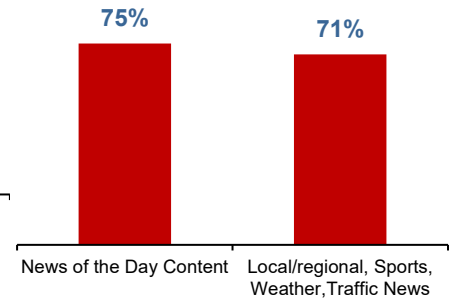

TVB Insights

WEEKLY RESEARCH & ANALYSIS

2025/26 Season – Week 36 (5/25-5/31/26)

Media & Conversations Study 2026

Percent Adults 18+ Having Daily Conversations Per Topic

News of The Day

- Local / Regional News
- National / International News
- Sports
- Traffic/Transit
- Weather
- Politics

Entertainment

- Books / Magazines
- Newspapers
- Movies
- Music
- Television Shows

% of A18+ Talking About Topics Per Day

7 out of 10 Have Conversations About Topics That Local Station TV News Covers

Market of the Week: Lexington, KY