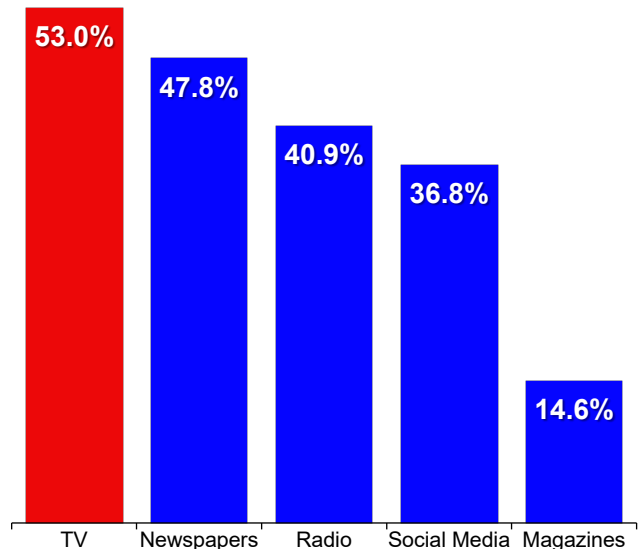

Market Close-Up: Green Bay-Appleton, WI

The Green Bay-Appleton market in the state of Wisconsin has an estimated population of 1,182,229 in 2026. Some of the largest industries in this vast market include manufacturing, healthcare and social assistance, retail trade, finance, insurance, food and beverage, technology, and energy. Some of the largest employers in the area include Bellin Health, ThedaCare, Schneider, Humana, American Foods Group, Aurora Health Care, Walmart, Wisconsin Public Service, Green Bay Packaging, Kimberly-Clark, Thrivent Financial, Plexus, Pierce Manufacturing, and Miller Electric.

Median HH Income

$82,384

TV stations serving the area of Green Bay-Appleton, WI

WBAY	ABC, First Alert Weather 24/7, 365BLK / MyNetworkTV, Heroes & Icons, Start TV, Charge!
WCWF	The CW, Comet, Charge!, The Nest, Quest
WFRV	CBS, Bounce TV, True Crime Network, MovieSphere Gold, Comet
WGBA	NBC, Ion Plus, Grit, Ion, HSN, QVC, QVC2
WLWK	Fox, Antenna TV, Roar, The CW
WMEI	MeTV, MeTV Toons, Story Television, WEST, Movies!, Telemundo, Catchy Comedy, Dabl, MeTV+

Reliance on Media to Stay Informed % Agree