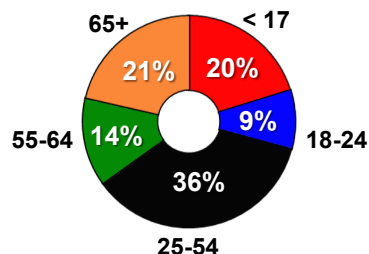

Green Bay-Appleton, WI Demographic Overview

Age