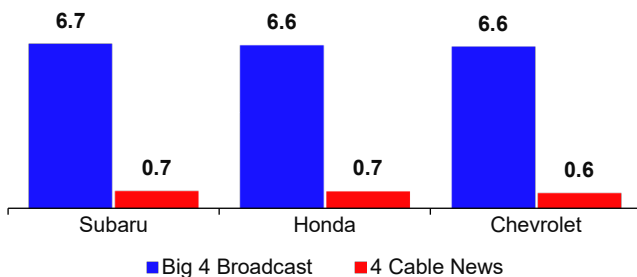

Market of the Week: Green Bay-Appleton, WI

Auto Owners

Mon-Sun 5-6p Live – Average Monthly Ratings (Comscore)

Top 5 Spot TV Advertisers from MediaRadar

June'25 – May'26	Dols (000)
Menards Building Supply	\$1,745.0
Gruber Law Office	\$1,150.1
Brian Hodgkiss Injury Lawyers	\$963.8
Hupy & Abraham Attorneys	\$787.1
T-Mobile	\$767.1