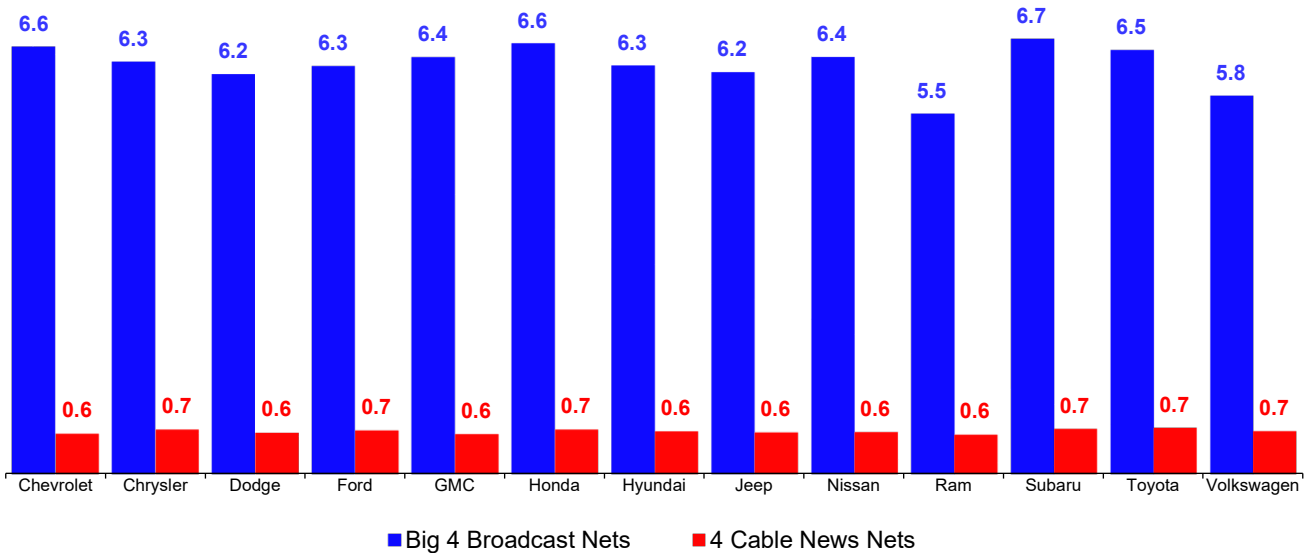

2025/26 Season

Local Market Close-Up: Green Bay-Appleton, WI

Green Bay-Appleton, WI				Series Ranker (4/27/2026 - 5/31/2026)			
Rtg Rnk	Series	Station	# Eps	Day	Local Time	Run Time	P18+ Live+1 Rtg
1	ABC World News Tonight With David Muir	WBAY (ABC)	25	M, T, W, R, F	5:30 PM	30	13.6
2	Action 2 News at 5:30 Sunday	WBAY (ABC)	5	U	5:30 PM	30	12.2
3	KENTUCKY DERBY	WGBA (NBC)	1	S	5:32 PM	55	11.1
4	Action 2 News at Five	WBAY (ABC)	25	M, T, W, R, F	5:00 PM	30	9.6
5	Action 2 News at 6	WBAY (ABC)	30	M, T, W, R, F, S	6:00 PM	30	9.6
6	ABC World News Tonight Sunday	WBAY (ABC)	5	U	5:20 PM	30	9.2
7	Tracker	WFRV (CBS)	5	U	8:17 PM	60	8.6
8	ABC World News Tonight Saturday	WBAY (ABC)	5	S	5:30 PM	30	8.5
9	60 Minutes	WFRV (CBS)	5	U	6:17 PM	60	8.3
10	Good Day Wisconsin Sunday 7-8a	WLUK (FOX)	5	U	7:00 AM	60	8.2
11	American Idol	WBAY (ABC)	3	M	7:00 PM	180	8.2
12	Good Day Wisconsin 8-9a	WLUK (FOX)	30	M, T, W, R, F, S	8:00 AM	60	8.1
13	Good Day Wisconsin 7-8a	WLUK (FOX)	30	M, T, W, R, F, S	7:00 AM	60	7.9
14	Good Day Wisconsin Sunday 8a	WLUK (FOX)	5	U	8:00 AM	30	7.9
15	Marshals	WFRV (CBS)	9	U	9:17 PM	60	6.6
16	Wheel of Fortune	WLUK (FOX)	30	M, T, W, R, F, S	11:30 PM	30	6.3
17	Jeopardy!	WLUK (FOX)	29	M, T, W, R, F, S	11:09 PM	30	6.3
18	America's Funniest Home Videos	WBAY (ABC)	8	U	7:01 PM	62	5.9
19	KENTUCKY DERBY PRE	WGBA (NBC)	1	S	4:14 PM	78	5.9
20	Good Day Wisconsin 6-7a	WLUK (FOX)	30	M, T, W, R, F, S	6:00 AM	60	5.7

This Confidential Report Exported from Comscore TV - (c) Rentrak Corporation

Auto Ownership by Make (Comscore)