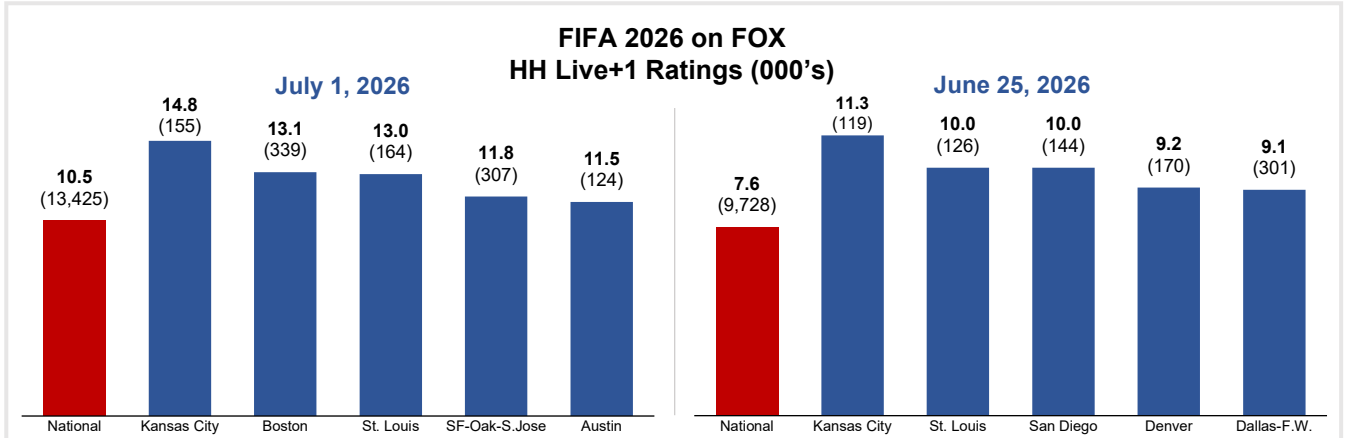

TVB Insights

WEEKLY RESEARCH & ANALYSIS

2025/26 Season – Week 41 (6/29-7/5/26)

Ads In Sporting Events Lead To Action

71% of *sports enthusiasts* said TV ads in sporting events led to some kind of action, including word-of-mouth and going online.